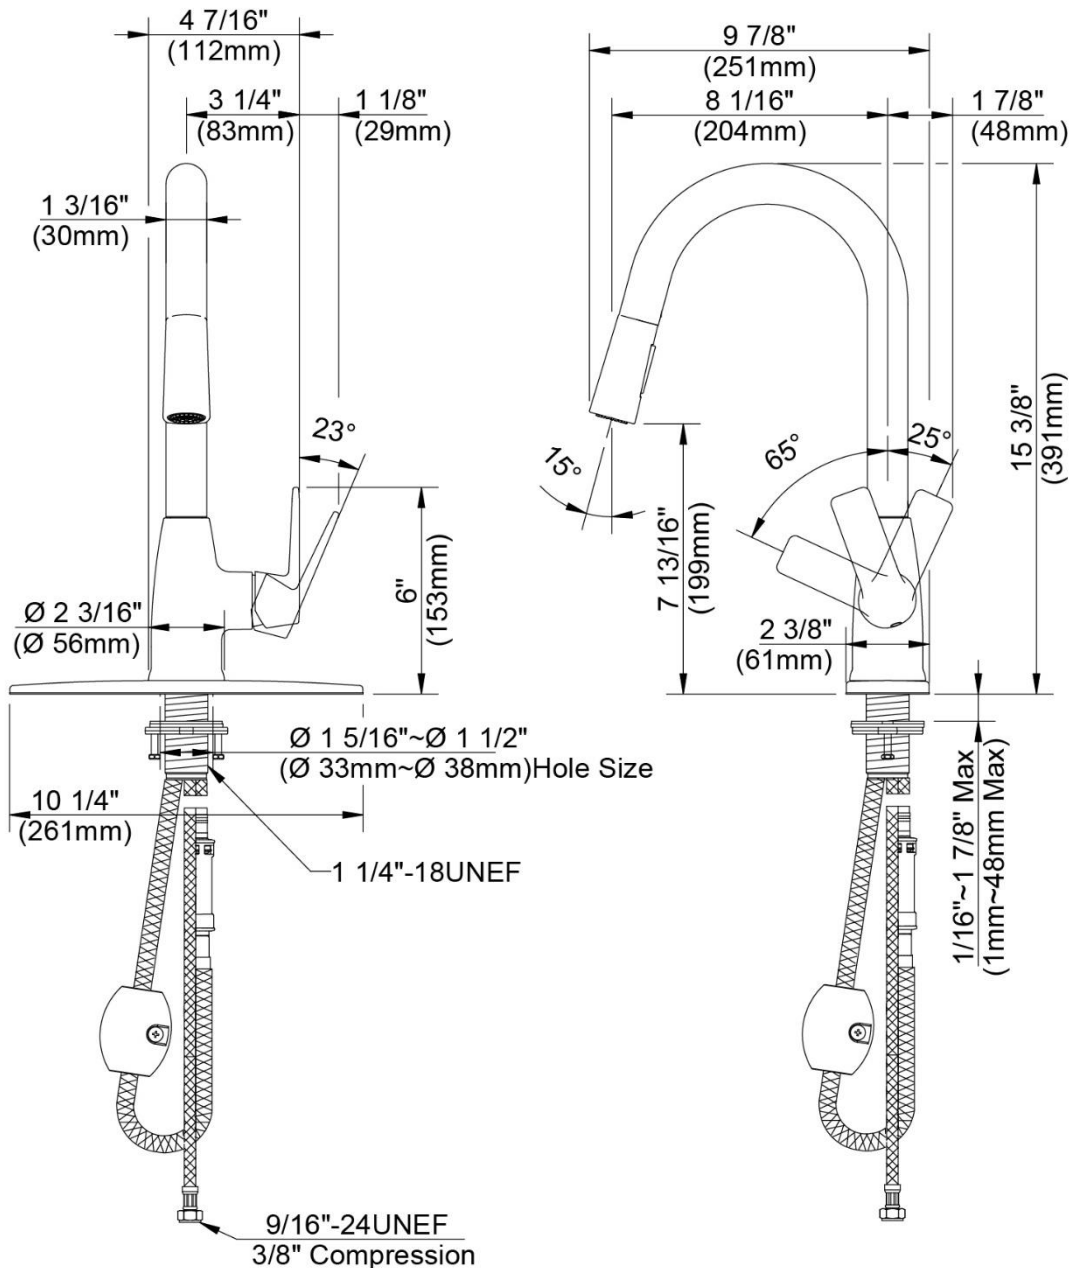

Pull-Down Kitchen Faucet

Robinet de cuisine à bec arroseur
Grifo extraíble de cocina

Product Specifications

MAINLINE®

VODOX

VO137-CP
VO137-BN
VO137-BLM

Contact your sales representative for more information or visit our website at mainlinecollection.com