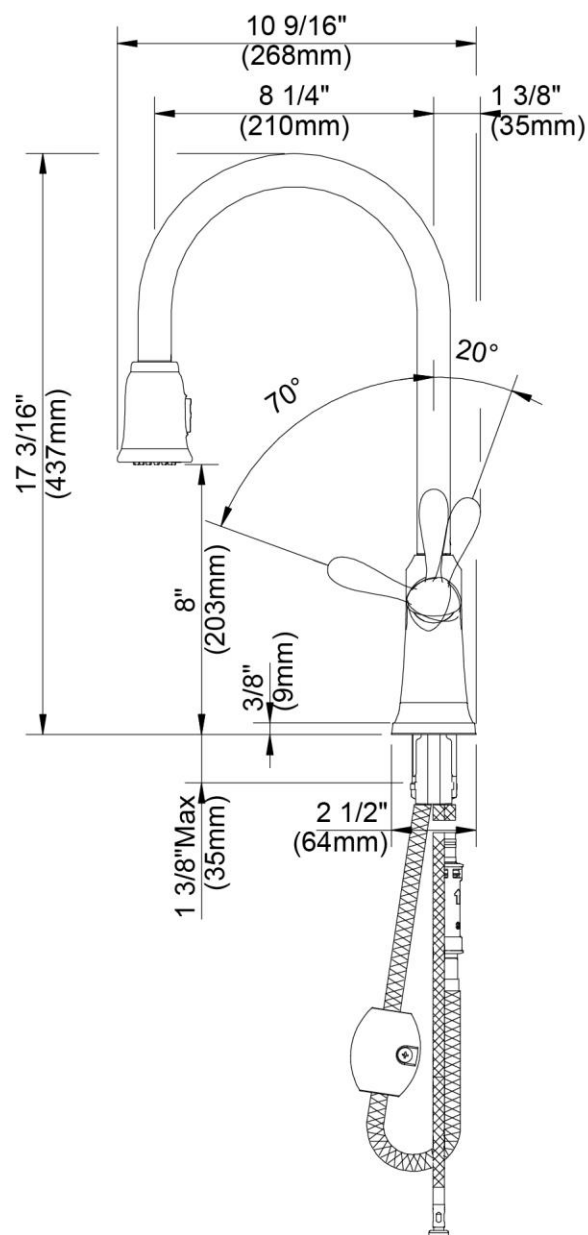

Pull-down Kitchen Faucet

Robinet de cuisine à bec arroseur
Grifo extraíble de cocina

Product Specifications

MAINLINE
Elite Series

Tremé

**TR137G-CP
TR137G-BN
TR137G-ORB**

Contact your sales representative for more information or visit our website at mainlinecollection.com