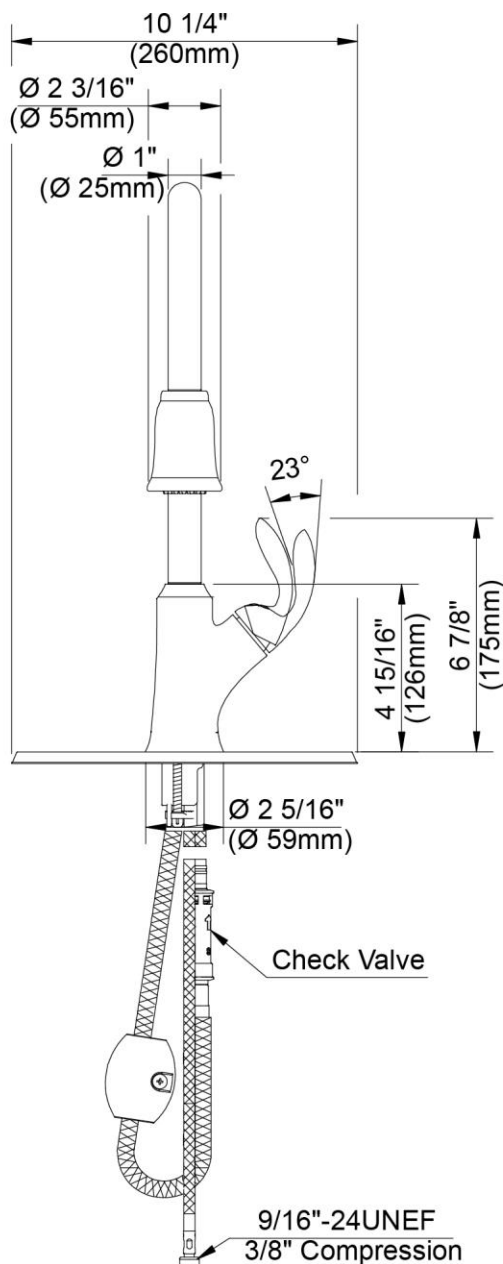

Pull-down Kitchen Faucet

Robinet de cuisine à bec arroseur
Grifo extraíble de cocina

Product Specifications

MAINLINE
Elite Series

Tremé

**TR137G-CP
TR137G-BN
TR137G-ORB**

Contact your sales representative for more information or visit our website at mainlinecollection.com