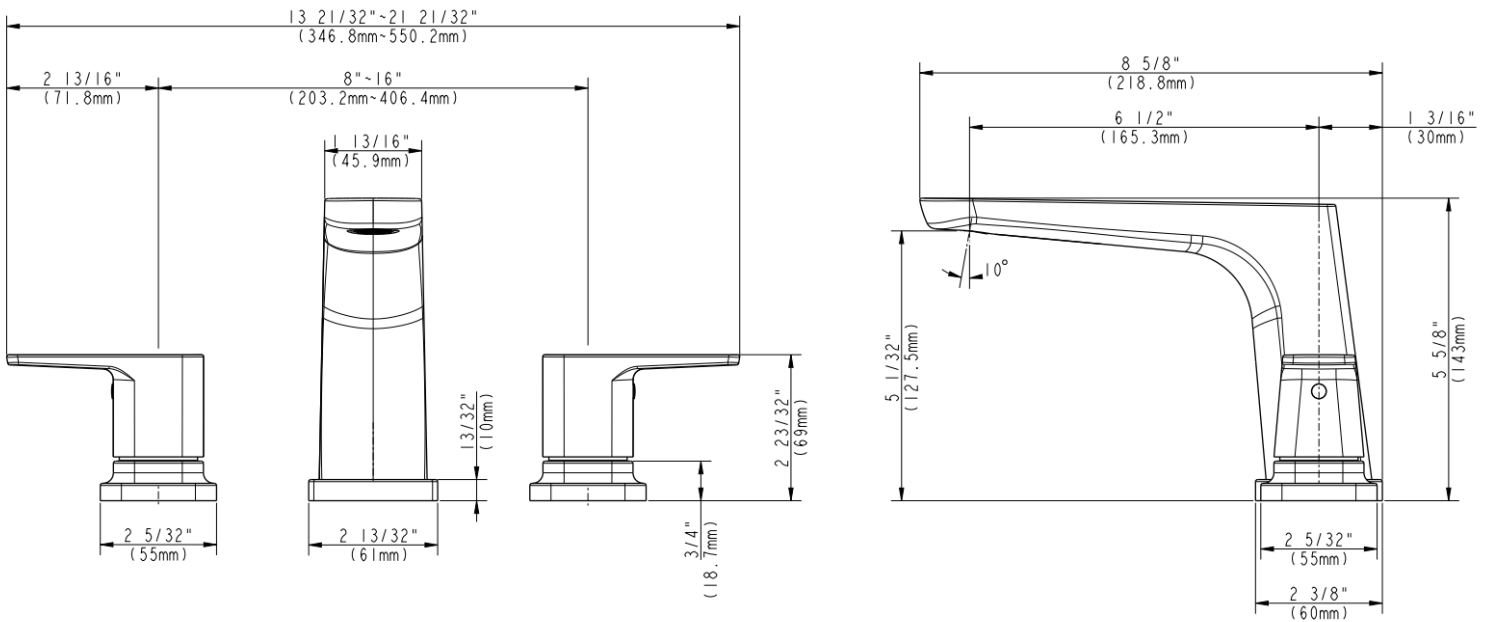

Contact your sales representative for more information or visit our website at mainlinecollection.com

3 Hole Roman Tub Trim

Garniture de baignoire romaine à 3 orifices

Piezas exteriores para bañera tipo romana de 3 agujeros

Product Specifications

MAINLINE®

NITRUX

NT341-TCP

NT341-TBN

NT341-TBLM

Contact your sales representative for more information or visit our website at mainlinecollection.com

Revised 4/25/2024