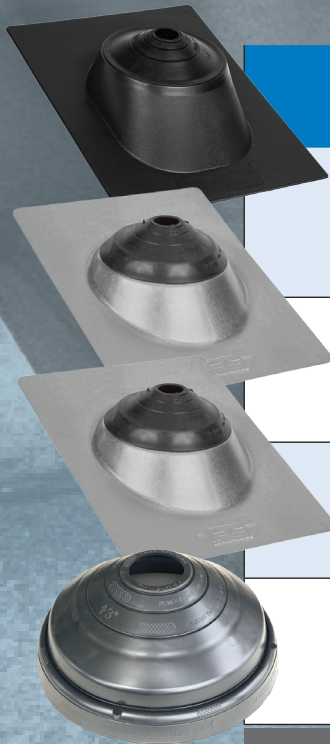

ADJUSTABLE ROOF FLASHINGS

Are now available to order!

| MODEL | DESCRIPTION | CASE QTY. |
|---------|------------------------------------|-----------|
| ML81709 | ADJUSTABLE HARD PLASTIC BASE | 20 |
| ML81711 | ADJUSTABLE GALVANIZED STEEL BASE | 20 |
| ML81716 | ADJUSTABLE ALUMINUM BASE | 20 |
| ML81721 | ADJUSTABLE RAIN AND REPAIR COLLARS | 20 |

Features & Benefits

- 4 sizes in 1 for on-the-job convenience – fits pipe 1 ¼" – 4"
 - Larger base for extra coverage (12" x 16")
 - Fits any roof pitch to 45°
- Flexible PVC collar conforms to vent pipes to create a water-tight seal
 - Backed by a life of the roof warranty