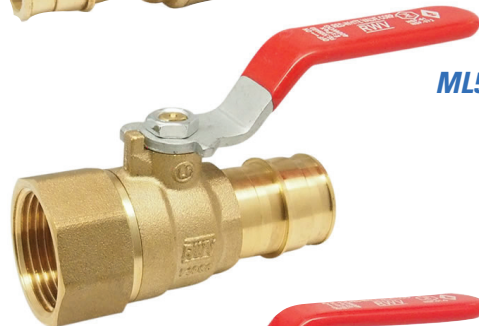

MAINLINE PEX BRASS VALVES F-1960

- F-1960 Full Port
- 400WOG
- DZR Brass Body
- Virgin PTFE Seats
- For use with Pex Tubing
- Blow-Out Proof Stem
- Double NBR O-Ring Packing
- ASTM-F1960
- NSF 61 & NSF 372
- **Extension Stems Available**

ML5015AB
Barb X Barb

ML5015ABD
Barb X Barb
With Drain

ML5016AB
Barb X FNPT

ML5017AB
Barb X Solder

ML5018ABW
All valves available
with optional
Wing Handle (W)
ex.: 5018ABW