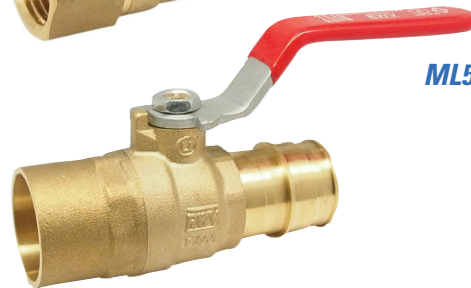

MAINLINE PEX BRASS VALVES F-1960

- F-1960 Full Port
- 400WOG
- DZR Brass Body
- Virgin PTFE Seats
- For use with Pex Tubing
- Blow-Out Proof Stem
- Double NBR O-Ring Packing
- ASTM-F1960
- NSF 61 & NSF 372
- **Extension Stems Available**

ML5015AB
Barb X Barb

ML5015ABD
Barb X Barb
With Drain

ML5016AB
Barb X FNPT

ML5017AB
Barb X Solder

ML5018ABW
All valves available
with optional
Wing Handle (W)
ex.: 5018ABW