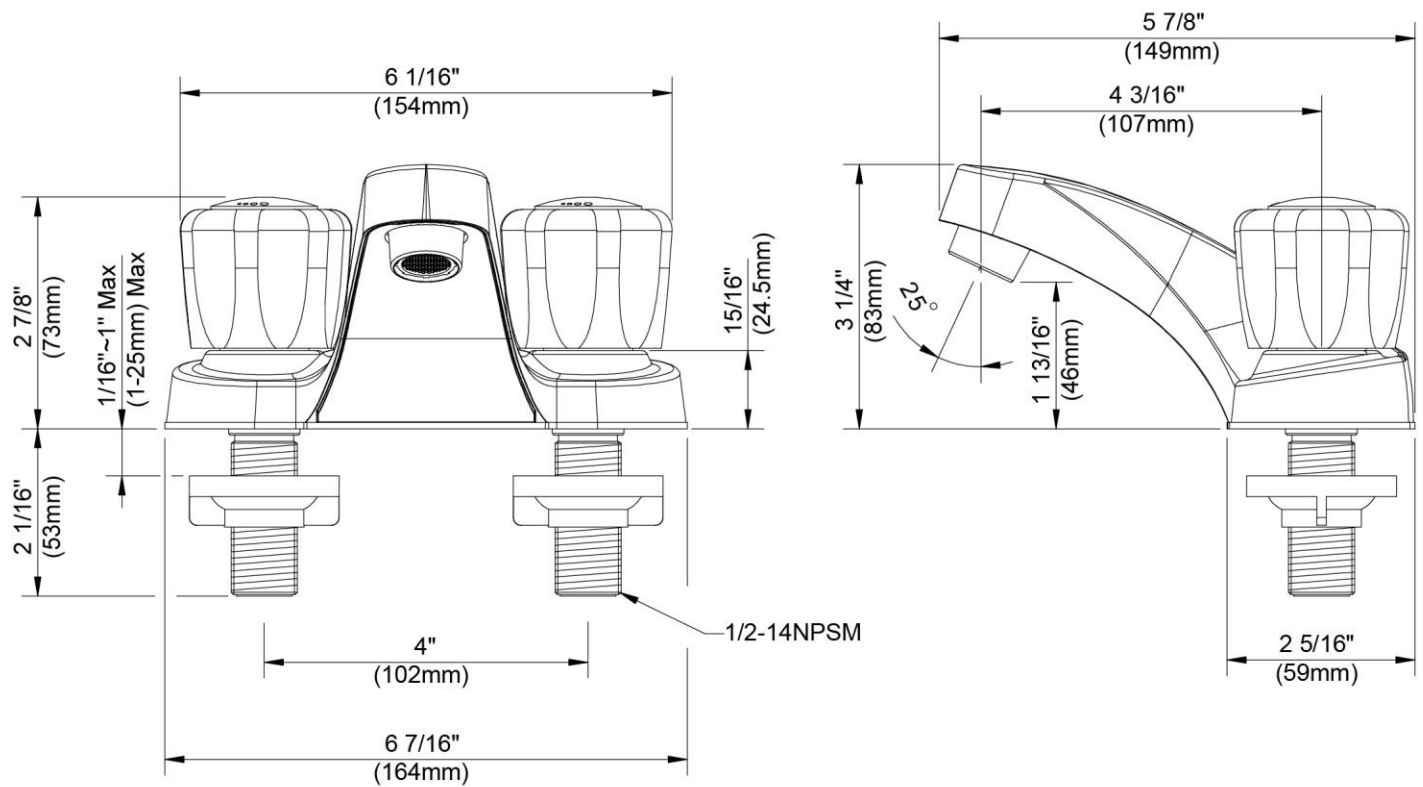

4" Centerset Lavatory Faucet

Robinet de lavabo monopièce, entraxe de 4 po
Grifo para lavabo, distancia de 4"

Product Specifications

MAINLINE®

centurion CE222E-CP

Contact your sales representative for more information or visit our website at mainlinecollection.com

Revised 5/18/2023