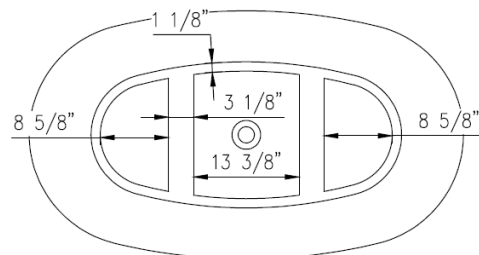

TECHINCAL SPECIFICATIONS

Height	22-7/8 in
Width	31-1/2 in
Depth	17-3/8 in
Length	55-1/8 in
Weight	85 pounds
Shipping Weight	110 pounds
Capacity (full)	82 Gallons
Capacity (to overflow)	60 Gallons
Drain	Center
Overflow	Standard
Faucet Type	Wall or Floor Mounted

APPLICABLE STANDARDS/CODES

Specified model meets or exceeds the following:

- CSA B45.5-11/IAPMO Z124

Warranty

See warranty information for more details.

All dimensions listed are nominal. LUXART® reserves the right to make product and material changes at any time without notice.