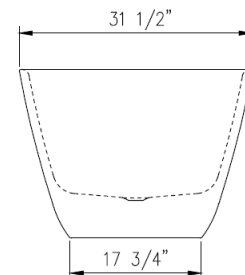

TECHINCAL SPECIFICATIONS

Height	22-7/8 in
Width	31-1/2 in
Depth	17-3/8 in
Length	55-1/8 in
Weight	85 pounds
Shipping Weight	110 pounds
Capacity (full)	82 Gallons
Capacity (to overflow)	60 Gallons
Drain	Center
Overflow	Standard
Faucet Type	Wall or Floor Mounted