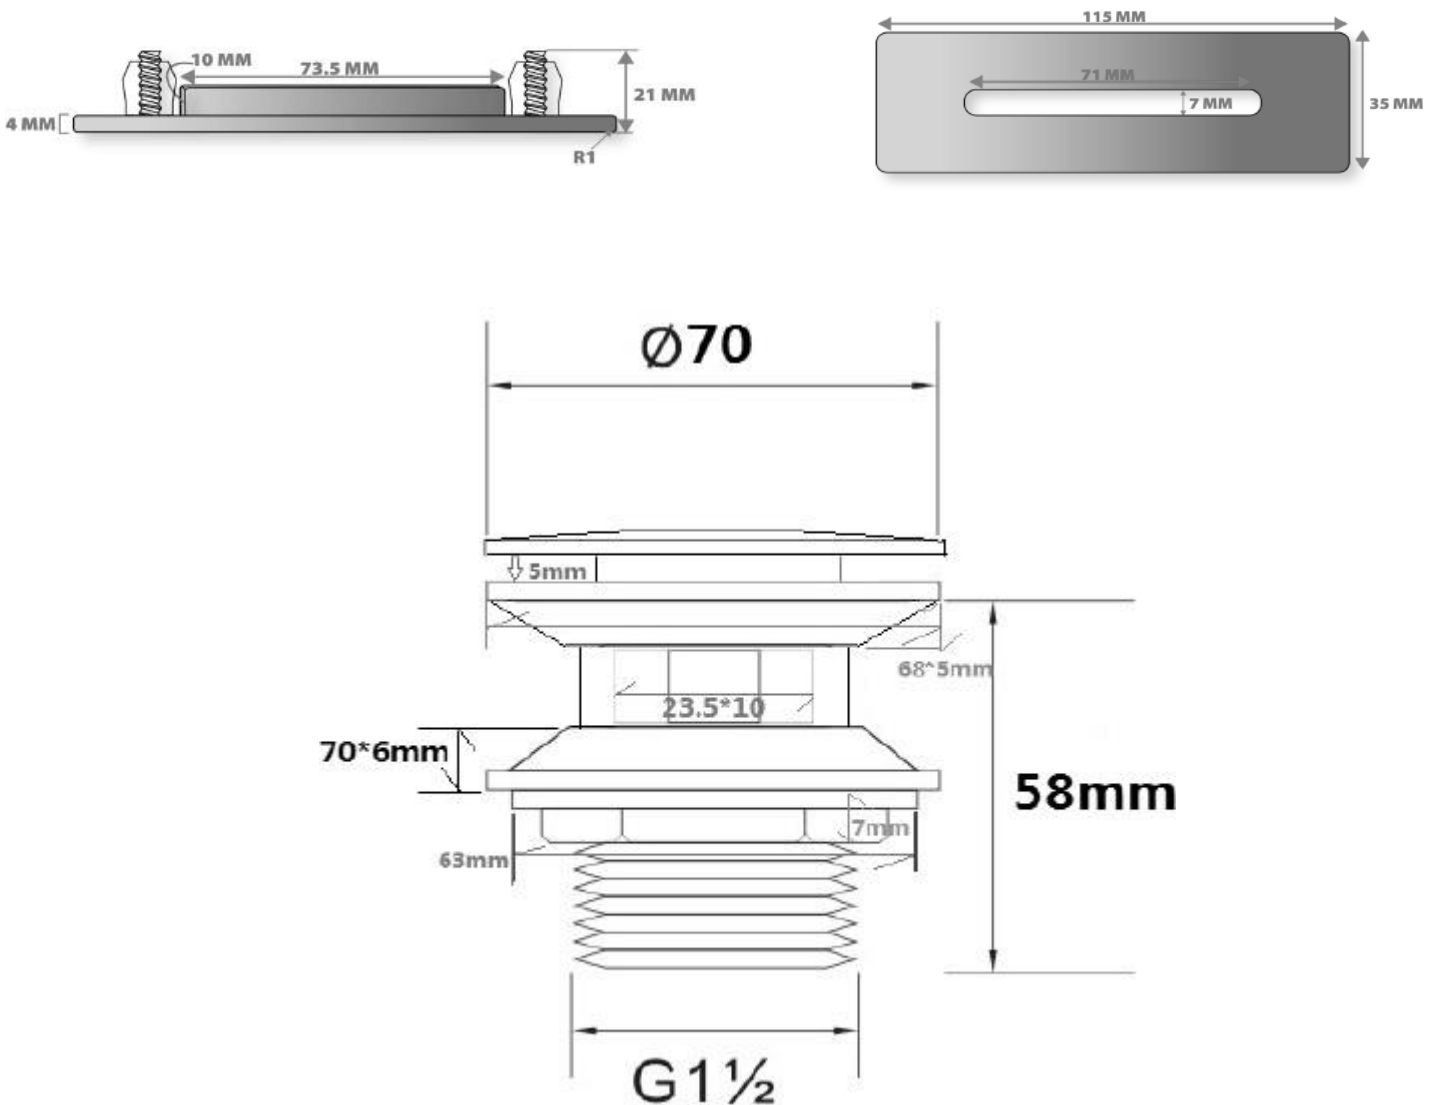

TECHINCAL SPECIFICATIONS

Height	22-7/8 in
Width	31-1/2 in
Depth	17-3/8 in
Length	55-1/8 in
Weight	85 pounds
Shipping Weight	110 pounds
Capacity (full)	82 Gallons
Capacity (to overflow)	60 Gallons
Drain	Center
Overflow	Standard
Faucet Type	Wall or Floor Mounted

Contact your sales representative for more information or visit our website at luxartcollection.com

Freestanding Tub

LUXART® *Alta Bella*

Product Specifications

TECHINCAL SPECIFICATIONS

Standard overflow drain cover. Metal pop-up drain cover. Drain cover is interchangeable with different finish colors, purchased separately. Made of brass and metal components.