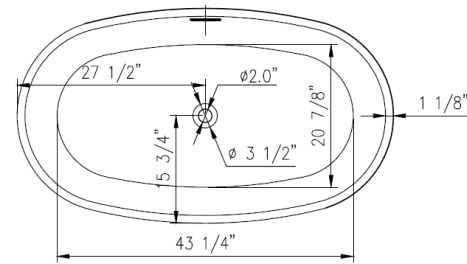

TECHINCAL SPECIFICATIONS

Height	22-7/8 in
Width	31-1/2 in
Depth	17-3/8 in
Length	55-1/8 in
Weight	85 pounds
Shipping Weight	110 pounds
Capacity (full)	82 Gallons
Capacity (to overflow)	60 Gallons
Drain	Center
Overflow	Standard
Faucet Type	Wall or Floor Mounted