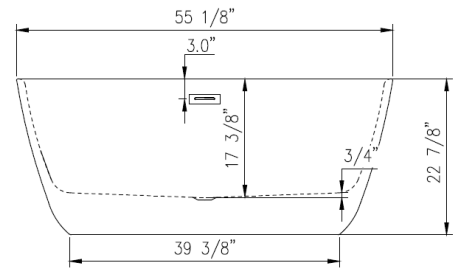

TECHINCAL SPECIFICATIONS

Height	22-7/8 in
Width	31-1/2 in
Depth	17-3/8 in
Length	55-1/8 in
Weight	85 pounds
Shipping Weight	110 pounds
Capacity (full)	82 Gallons
Capacity (to overflow)	60 Gallons
Drain	Center
Overflow	Standard
Faucet Type	Wall or Floor Mounted

APPLICABLE STANDARDS/CODES

Specified model meets or exceeds the following:

- CSA B45.5-11/IAPMO Z124

Warranty

See warranty information for more details.

All dimensions listed are nominal. LUXART® reserves the right to make product and material changes at any time without notice.