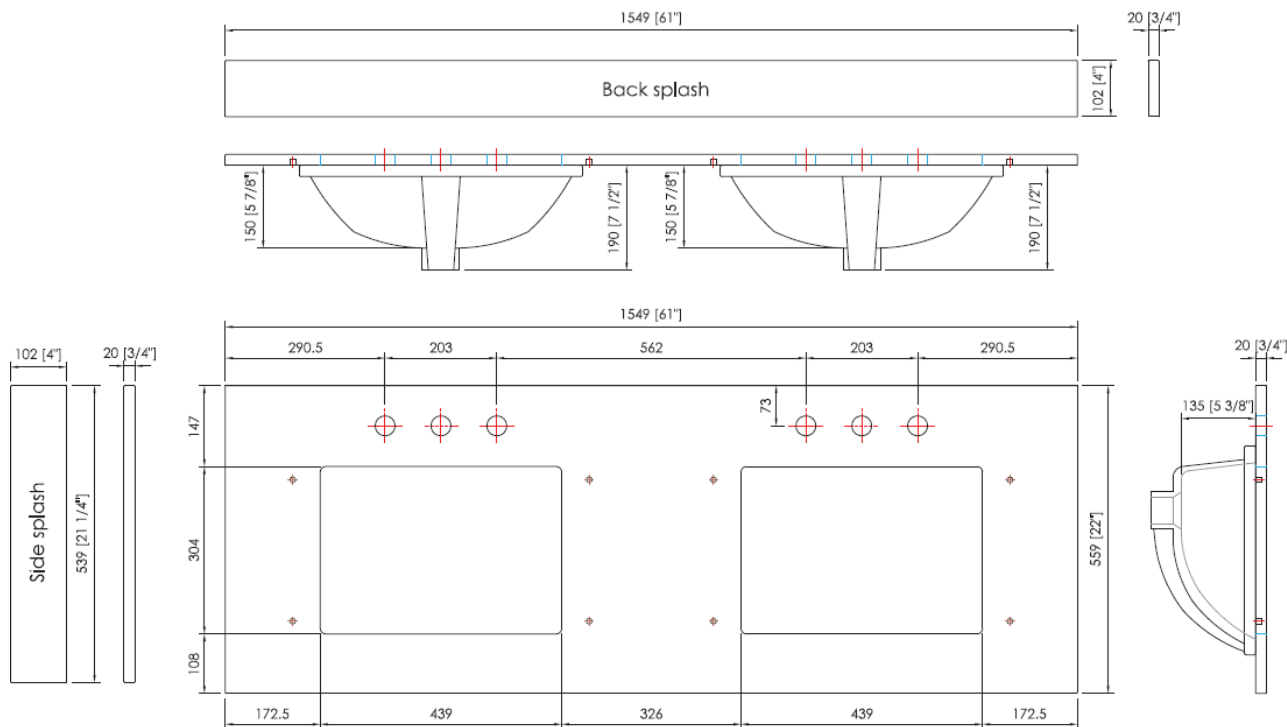

LUXART.

andressa®

Quartz Vanity Top

LXVTQZ6122D

QZ61228CVR/QZ61228CBR/QZ61228BGR/QZ61228SWR

Need Help? If you have any questions or concerns, please email: customerservice@luxartcollection.com.
Por favor. Si tiene alguna pregunta o duda, envíe un correo electrónico: customerservice@luxartcollection.com