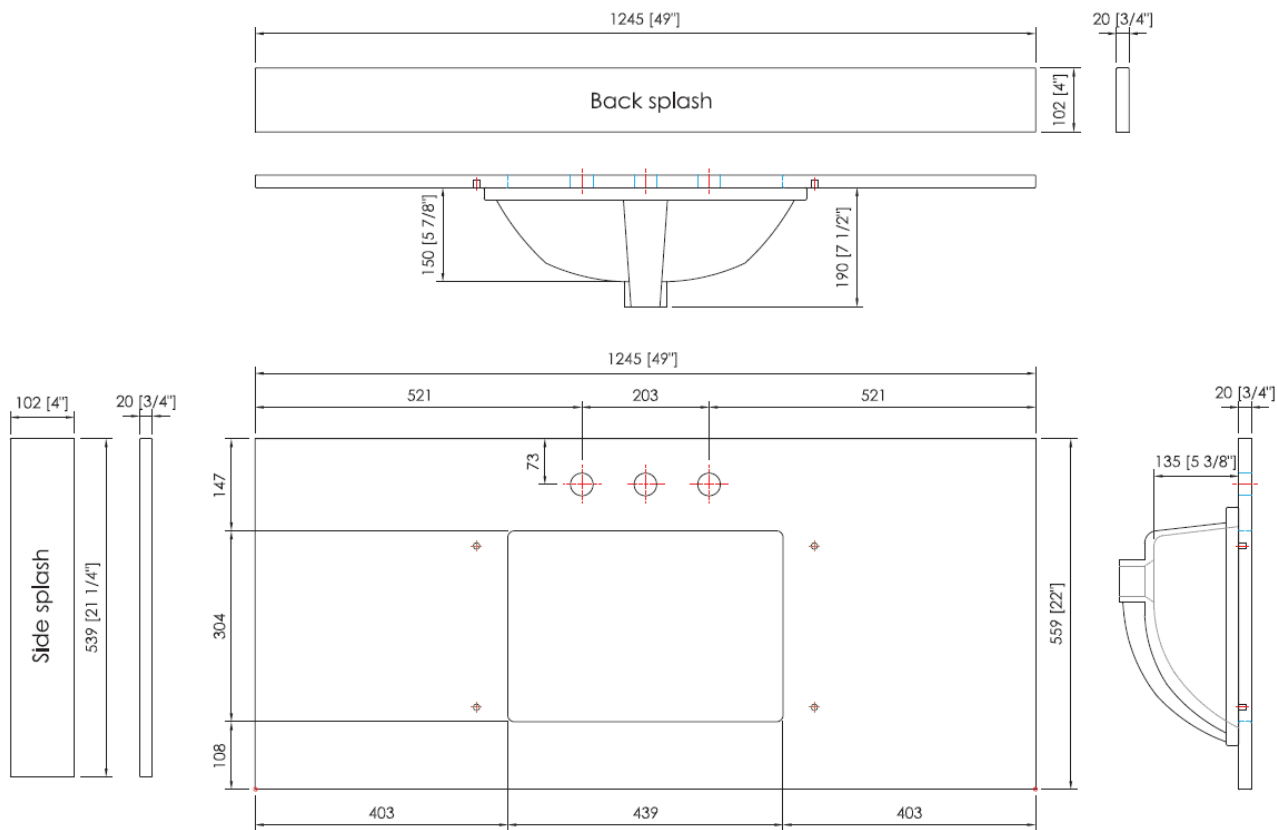

LUXART.

andressa®

Quartz Vanity Top

LXVTQZ4922S

QZ49228CVR/QZ49228CBR/QZ49228BGR/QZ49228SWR

Need Help? If you have any questions or concerns, please email: customerservice@luxartcollection.com.
Por favor. Si tiene alguna pregunta o duda, envíe un correo electrónico: customerservice@luxartcollection.com