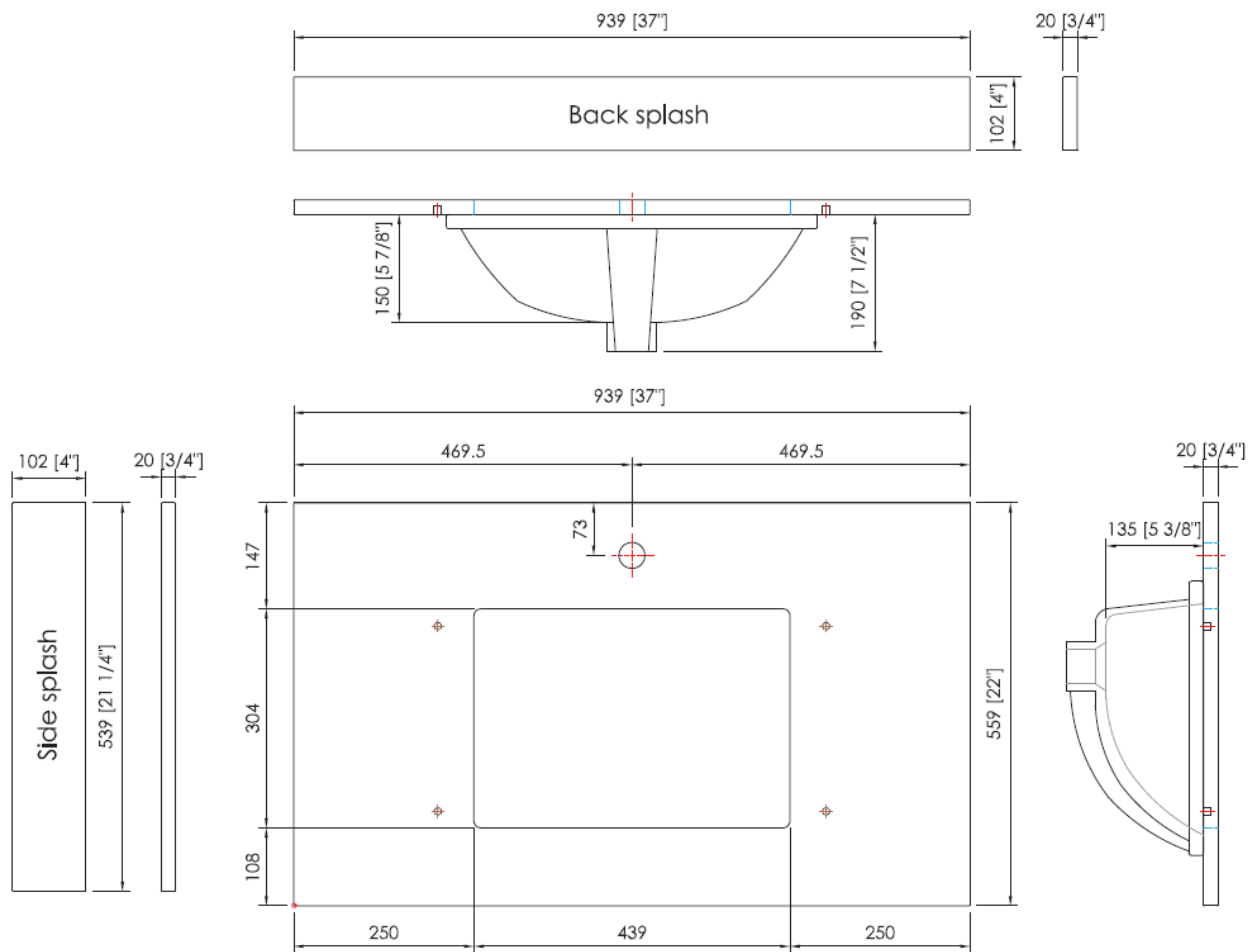

LUXART.

andressa®

Quartz Vanity Top

LXVTQZ37221S

QZ37221CBR/QZ37221SWR

Need Help? If you have any questions or concerns, please email: customerservice@luxartcollection.com.
Por favor. Si tiene alguna pregunta o duda, envíe un correo electrónico: customerservice@luxartcollection.com