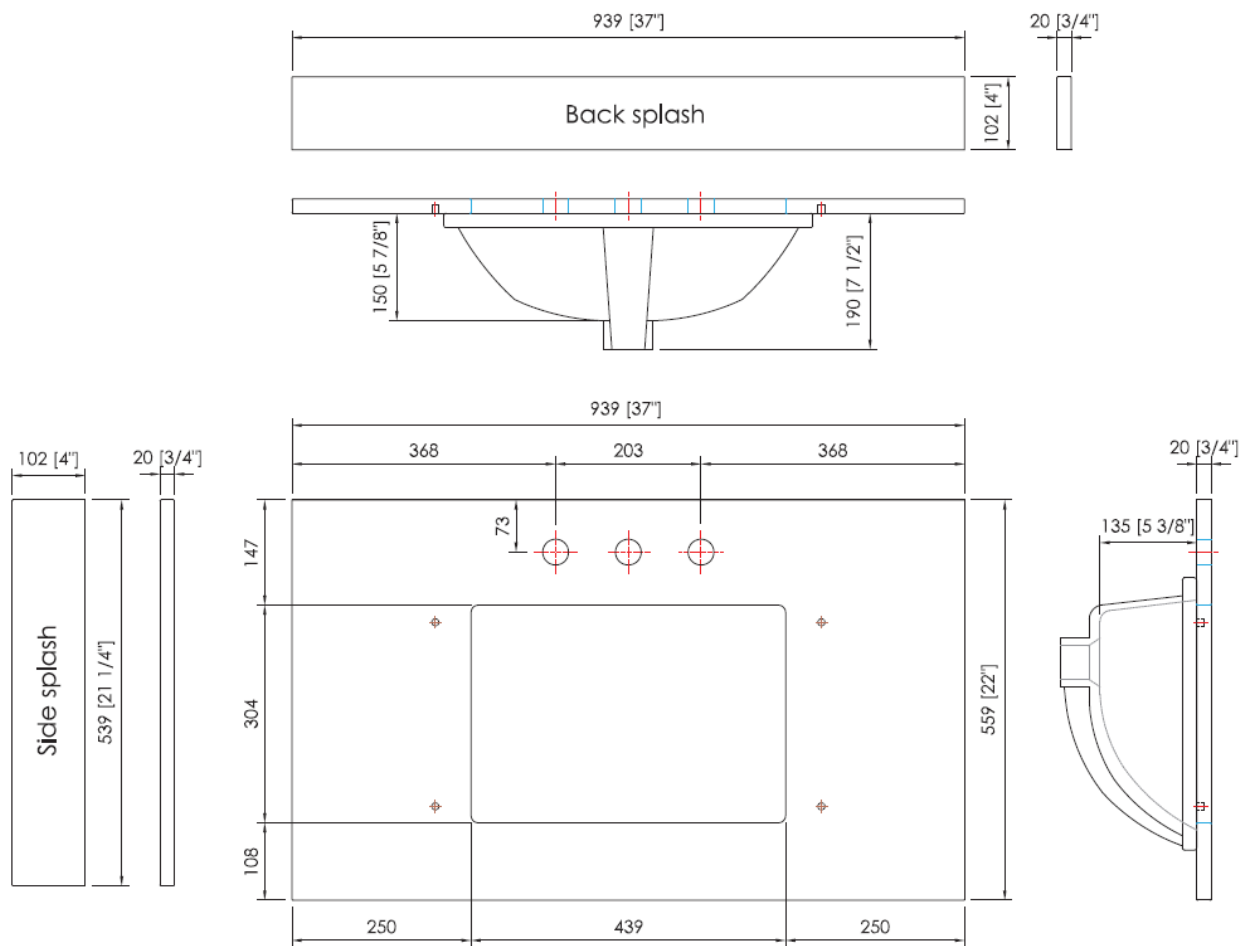

LUXART.

andressa®

Quartz Vanity Top

LXVTQZ3722S/LXVTQZ37228S

QZ37228CVR/QZ37228CBR/QZ37228BGR/QZ37228SWR

Need Help? If you have any questions or concerns, please email: customerservice@luxartcollection.com.
Por favor. Si tiene alguna pregunta o duda, envíe un correo electrónico: customerservice@luxartcollection.com

Revised 4/1/2024