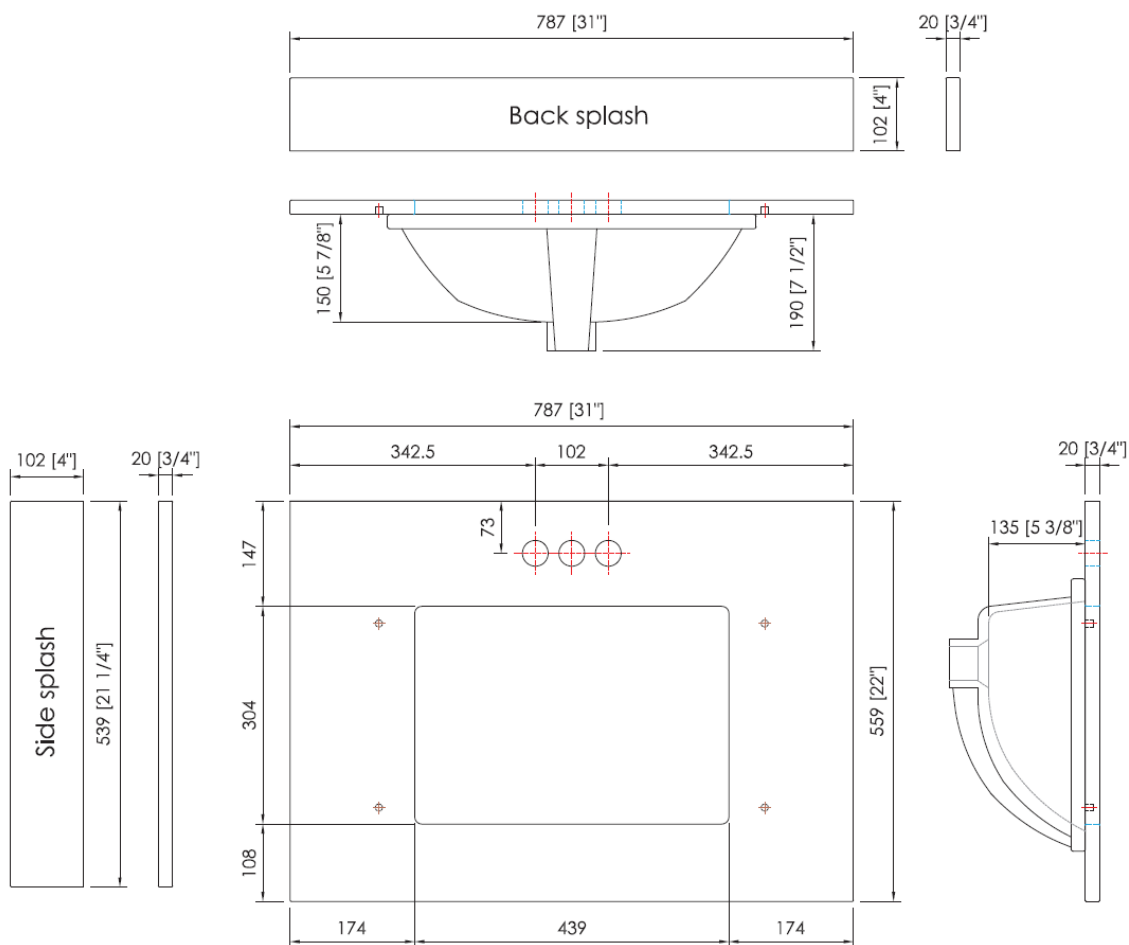

LUXART.

andressa®

Quartz Vanity Top

LXVTQZ3122S

QZ31224CVR/QZ31224CBR/QZ31224BGR/QZ31224SWR

Need Help? If you have any questions or concerns, please email: customerservice@luxartcollection.com.
Por favor. Si tiene alguna pregunta o duda, envíe un correo electrónico: customerservice@luxartcollection.com