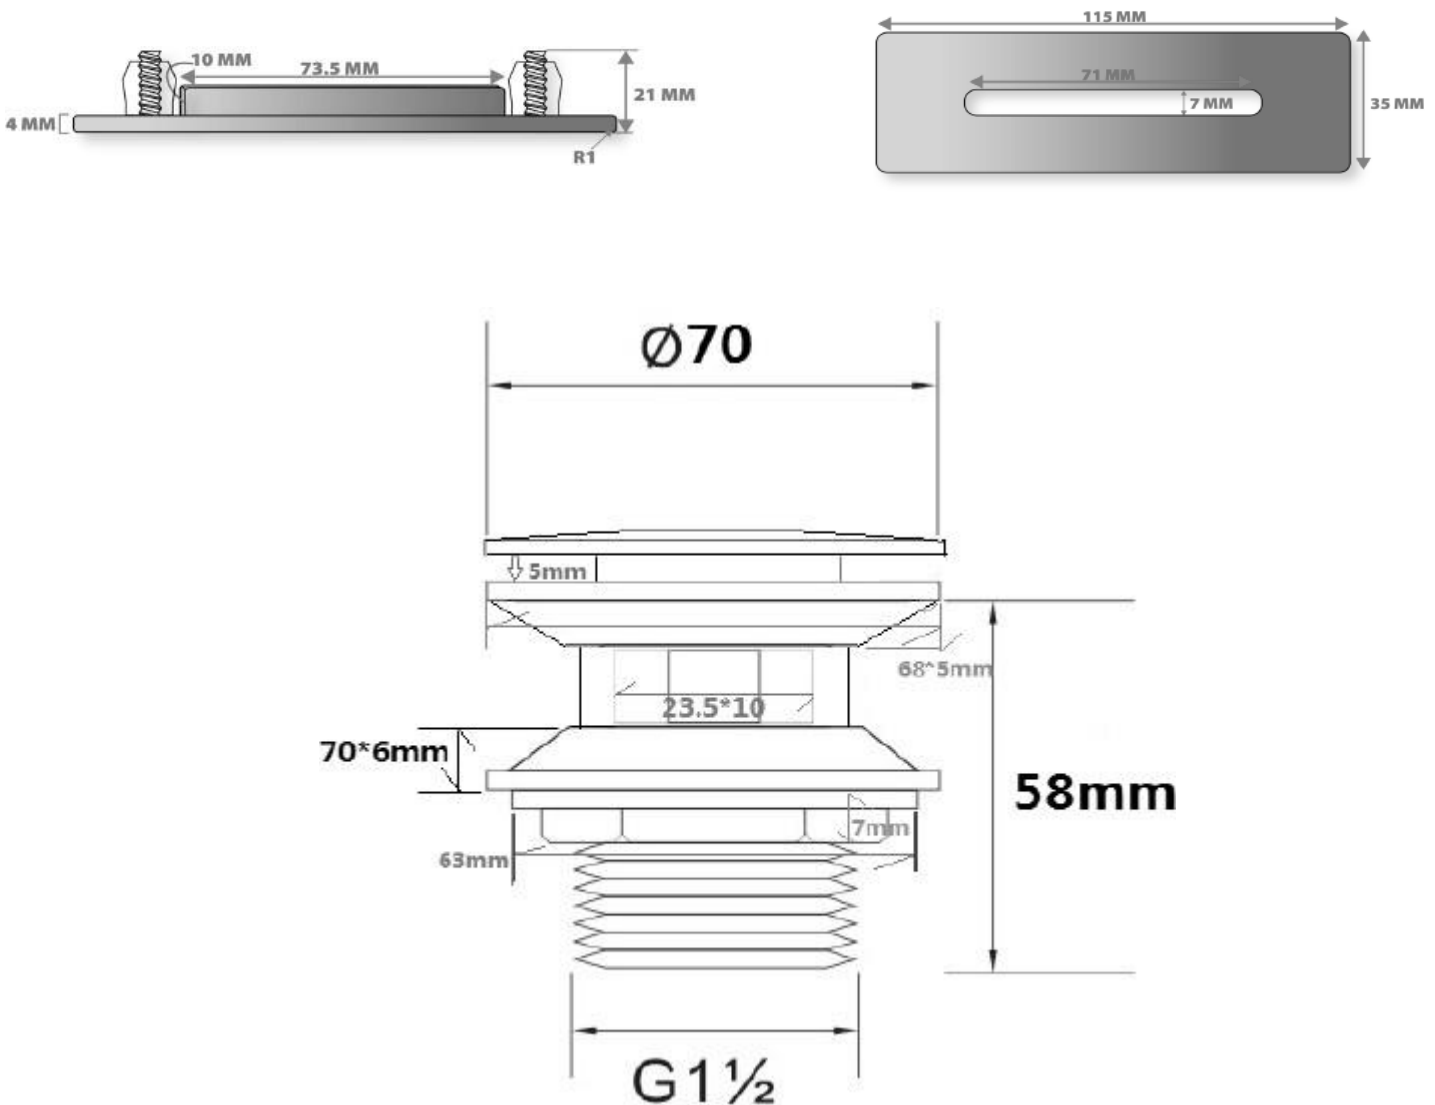

Freestanding Tub

LUXART® *Alta Bella*

Product Specifications

TECHINCAL SPECIFICATIONS

Metal overflow drain cover. Integral bathtub drain assembly with integral overflow holes. Metal pop-up drain cover. Drain cover is interchangeable with different finish colors, purchased separately. Made of brass and metal components.

Contact your sales representative for more information or visit our website at luxartcollection.com