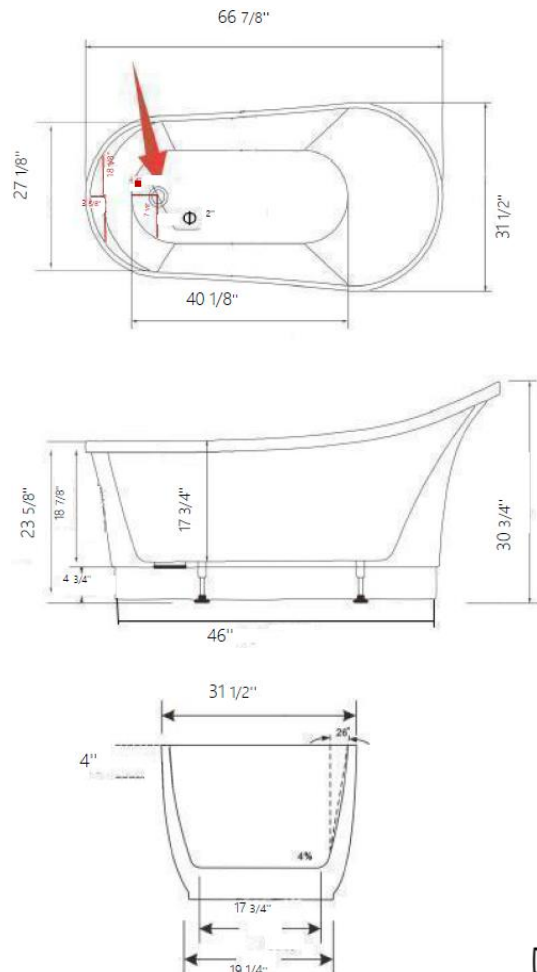

## TECHINICAL SPECIFICATIONS

Height	30-3/4 in
Width	31-1/2 in
Depth	17-3/4 in
Length	66-7/8 in
Weight	80.5 pounds
Shipping Weight	110.5 pounds
Capacity (full)	85 Gallons
Capacity (to overflow)	72 Gallons
Drain	End
Overflow	Integrated
Faucet Type	Wall, Floor or Deck Mount (3 hole or less)