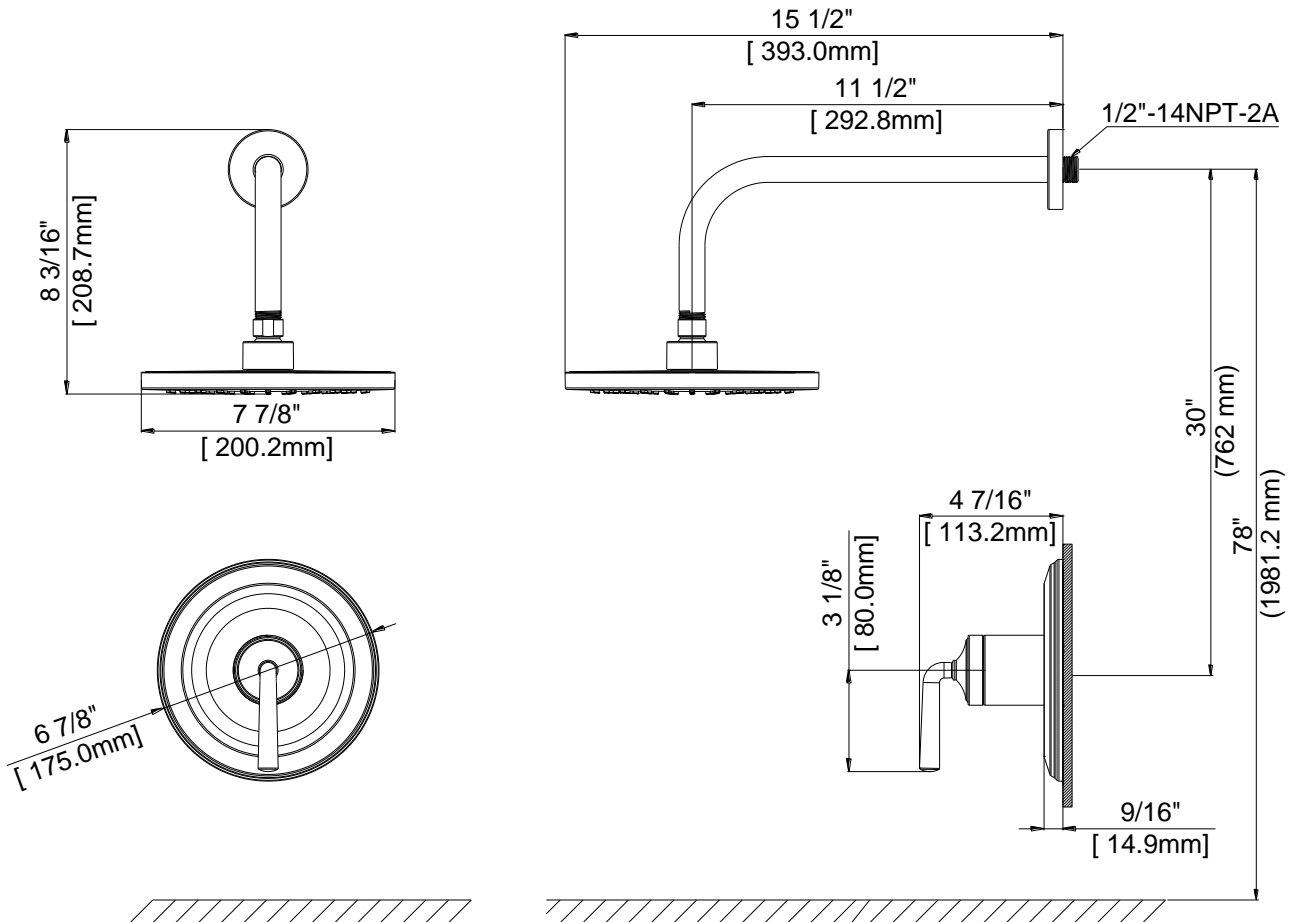

# Shower Only Trim

Garniture de douche seulement  
Pieza exterior para ducha

Product Specifications

LUXART®

*Noemii*

**NE511TO-CP  
NE511TO-BN  
NE511TO-BLM  
NE511TO-PBB**

Contact your sales representative for more information or visit our website at [luxartcollection.com](http://luxartcollection.com)