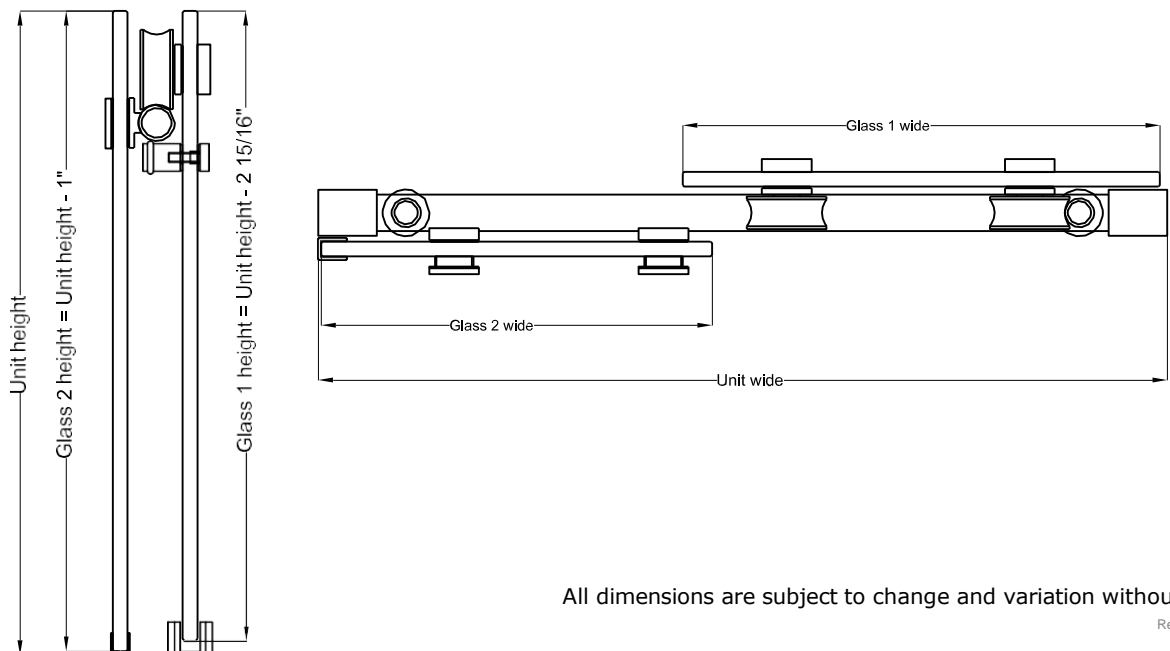

All dimensions are subject to change and variation without notice.

Revised 1/26/2022