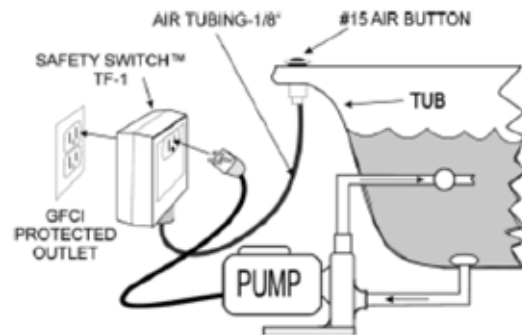

Features:

- Easy to install – no hard wire
- Dust, corrosion, heat and moisture resistant
- Designed to withstand 220F ambient conditions
- Compatible with most 120V, 12 AMP appliances / 15 AMP outlets
- Latching on/off switch function
- Safe from accidental touch switching
- Decorative button colors to match sinks, countertops and much more
- Made in the USA

Typical Installations

- Eliminates need for an electrical wall switch
- Simplifies first time garbage disposal installations
- Operates on 120V house wall receptacle

Button Finish Options

www.luxartcollection.com