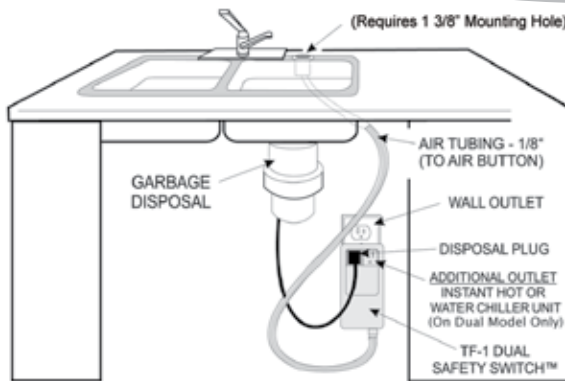

Features:

- Easy to install – no hard wire
- Dust, corrosion, heat and moisture resistant
- Designed to withstand 220F ambient conditions
- Compatible with most 120V, 12 AMP appliances / 15 AMP outlets
- Latching on/off switch function
- Safe from accidental touch switching
- Decorative button colors to match sinks, countertops and much more
- Made in the USA

Typical Installations

- Eliminates need for an electrical wall switch
- Simplifies first time garbage disposal installations
- Operates on 120V house wall receptacle

Button Finish Options

www.luxartcollection.com