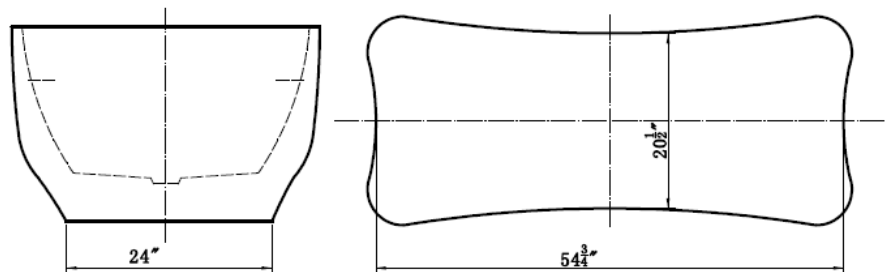

TECHINCAL SPECIFICATIONS

Height	23-3/8 in
Width	36 in
Depth	17-3/8 in
Length	72 in
Weight	123 pounds
Shipping Weight	145 pounds
Capacity (full)	100 Gallons
Capacity (to overflow)	85 Gallons
Drain	Center
Overflow	Integrated
Faucet Type	Wall or Floor Mounted

APPLICABLE STANDARDS/CODES

Specified model meets or exceeds the following:

- CSA B45.5-11/IAPMO Z124

Warranty

See warranty information for more details.

All dimensions listed are nominal. LUXART® reserves the right to make product and material changes at any time without notice.