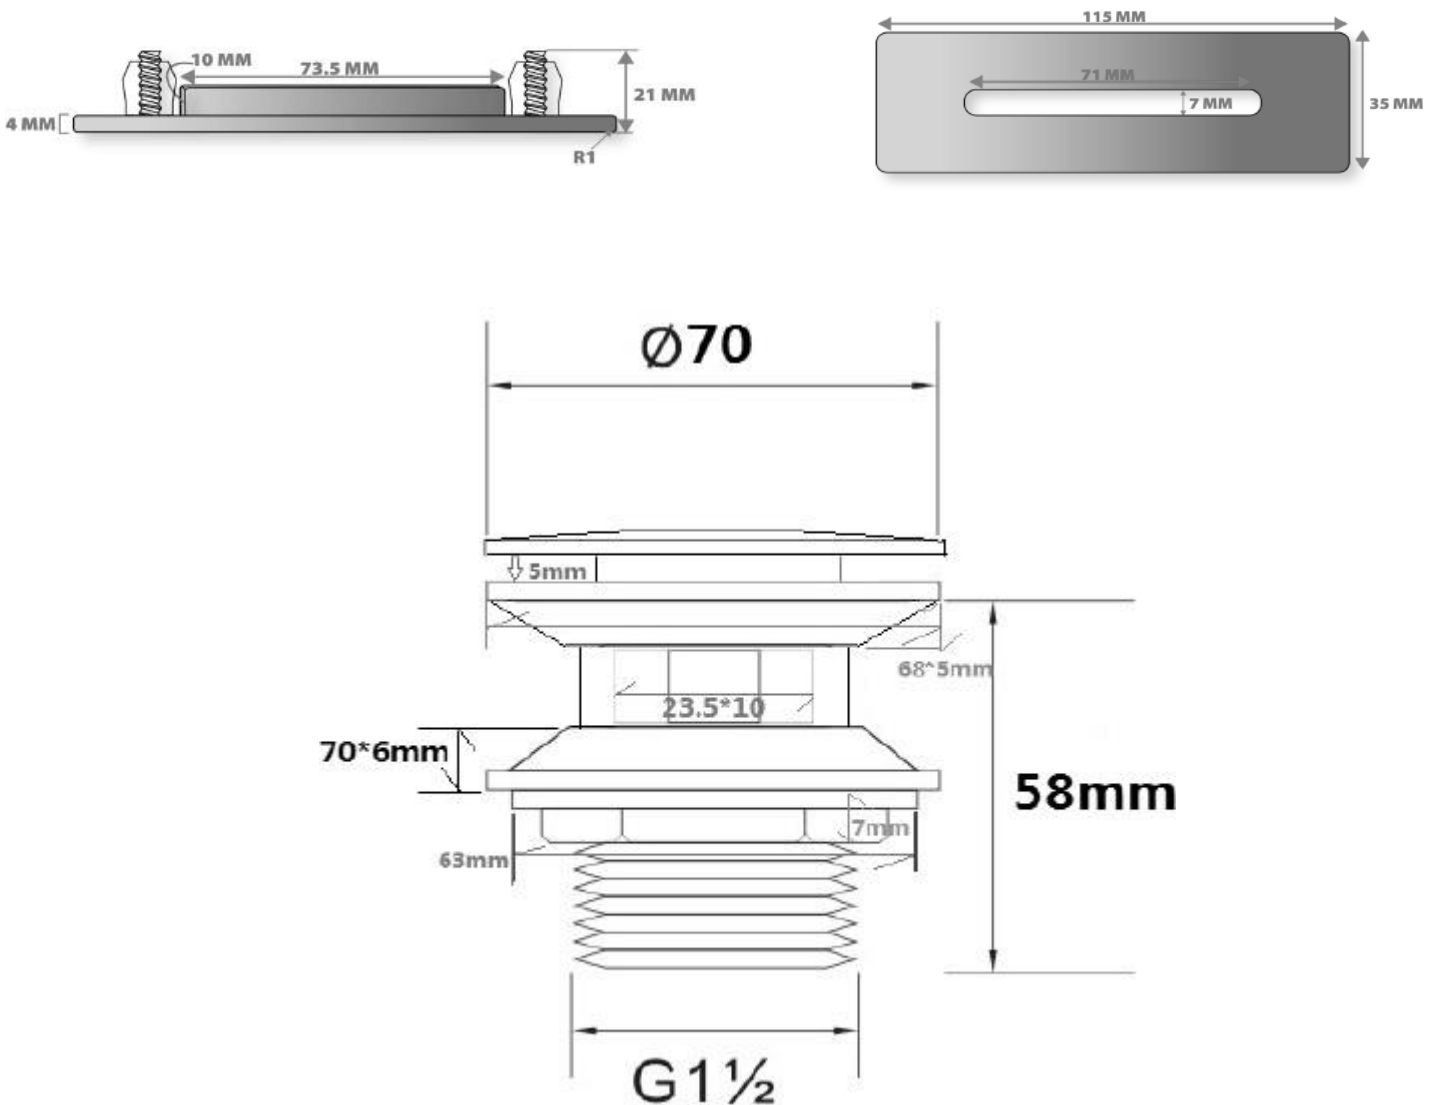

TECHINCAL SPECIFICATIONS

Height	23-3/8 in
Width	36 in
Depth	17-3/8 in
Length	72 in
Weight	123 pounds
Shipping Weight	145 pounds
Capacity (full)	100 Gallons
Capacity (to overflow)	85 Gallons
Drain	Center
Overflow	Integrated
Faucet Type	Wall or Floor Mounted

Contact your sales representative for more information or visit our website at luxartcollection.com

Freestanding Tub

LUXART® *Alta Bella*

Product Specifications

TECHINCAL SPECIFICATIONS

Metal overflow drain cover. Integral bathtub drain assembly with integral overflow holes. Metal pop-up drain cover. Drain cover is interchangeable with different finish colors, purchased separately. Made of brass and metal components.