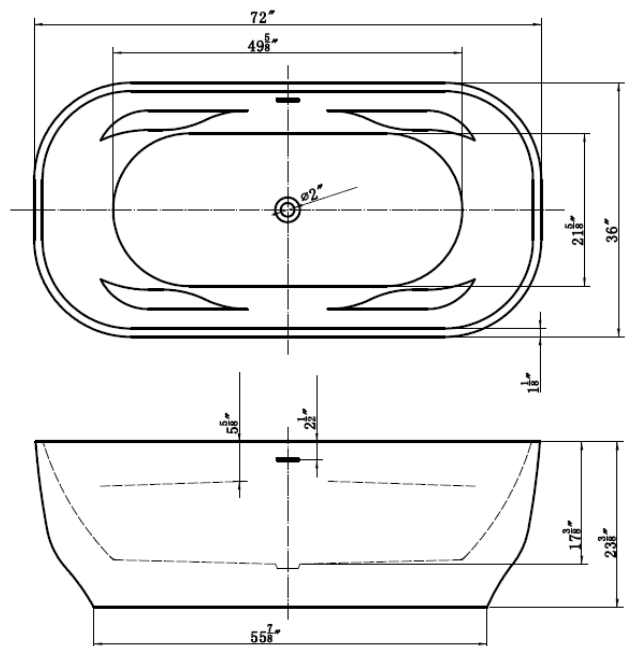

Freestanding Tub

LUXART® *AltaBella*

Product Specifications

LUXART®
LOTTE®

LOTTE7236

Luxart® ALTABELLA tubs are made from vacuum-formed acrylic sheets and have a deep, durable color layer. These versatile tubs are strong and lightweight, serving as the centerpiece of your bathroom. Pour into an AltaBella bath and enjoy a generous, deep soak like no other.

TECHINCAL SPECIFICATIONS

Height	23-3/8 in
Width	36 in
Depth	17-3/8 in
Length	72 in
Weight	123 pounds
Shipping Weight	145 pounds
Capacity (full)	100 Gallons
Capacity (to overflow)	85 Gallons
Drain	Center
Overflow	Integrated
Faucet Type	Wall or Floor Mounted

APPLICABLE STANDARDS/CODES

Specified model meets or exceeds the following:

- CSA B45.5-11/IAPMO Z124

Warranty

See warranty information for more details.

All dimensions listed are nominal. LUXART® reserves the right to make product and material changes at any time without notice.

Contact your sales representative for more information or visit our website at luxartcollection.com

Freestanding Tub

LUXART® *Alta Bella*

Product Specifications

TECHINCAL SPECIFICATIONS

Metal overflow drain cover. Integral bathtub drain assembly with integral overflow holes. Metal pop-up drain cover. Drain cover is interchangeable with different finish colors, purchased separately. Made of brass and metal components.