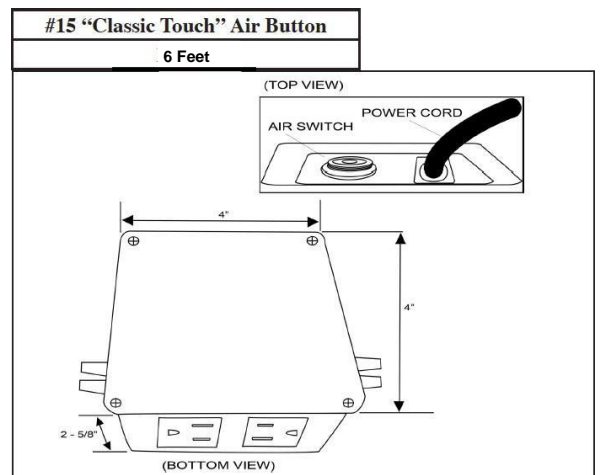

Dimensions:

Warranty: See warranty information for more details.

Contact your sales representative for more information or visit our website at luxartcollection.com