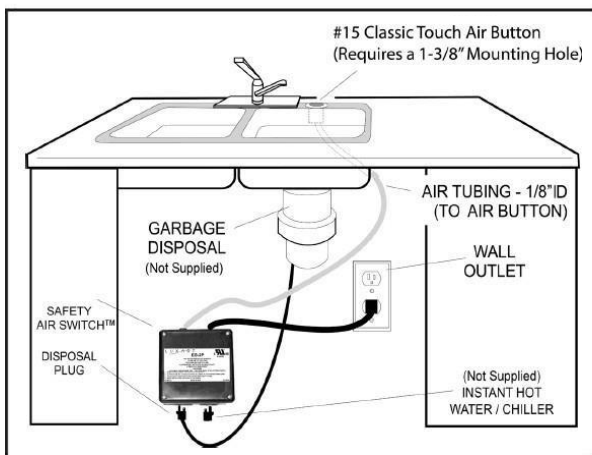

- Drill 1-3/8" countertop hole for button
- Eliminates need for an electrical wall switch
- Simplifies first time garbage disposal installations
- Operates on 120V household wall receptacle