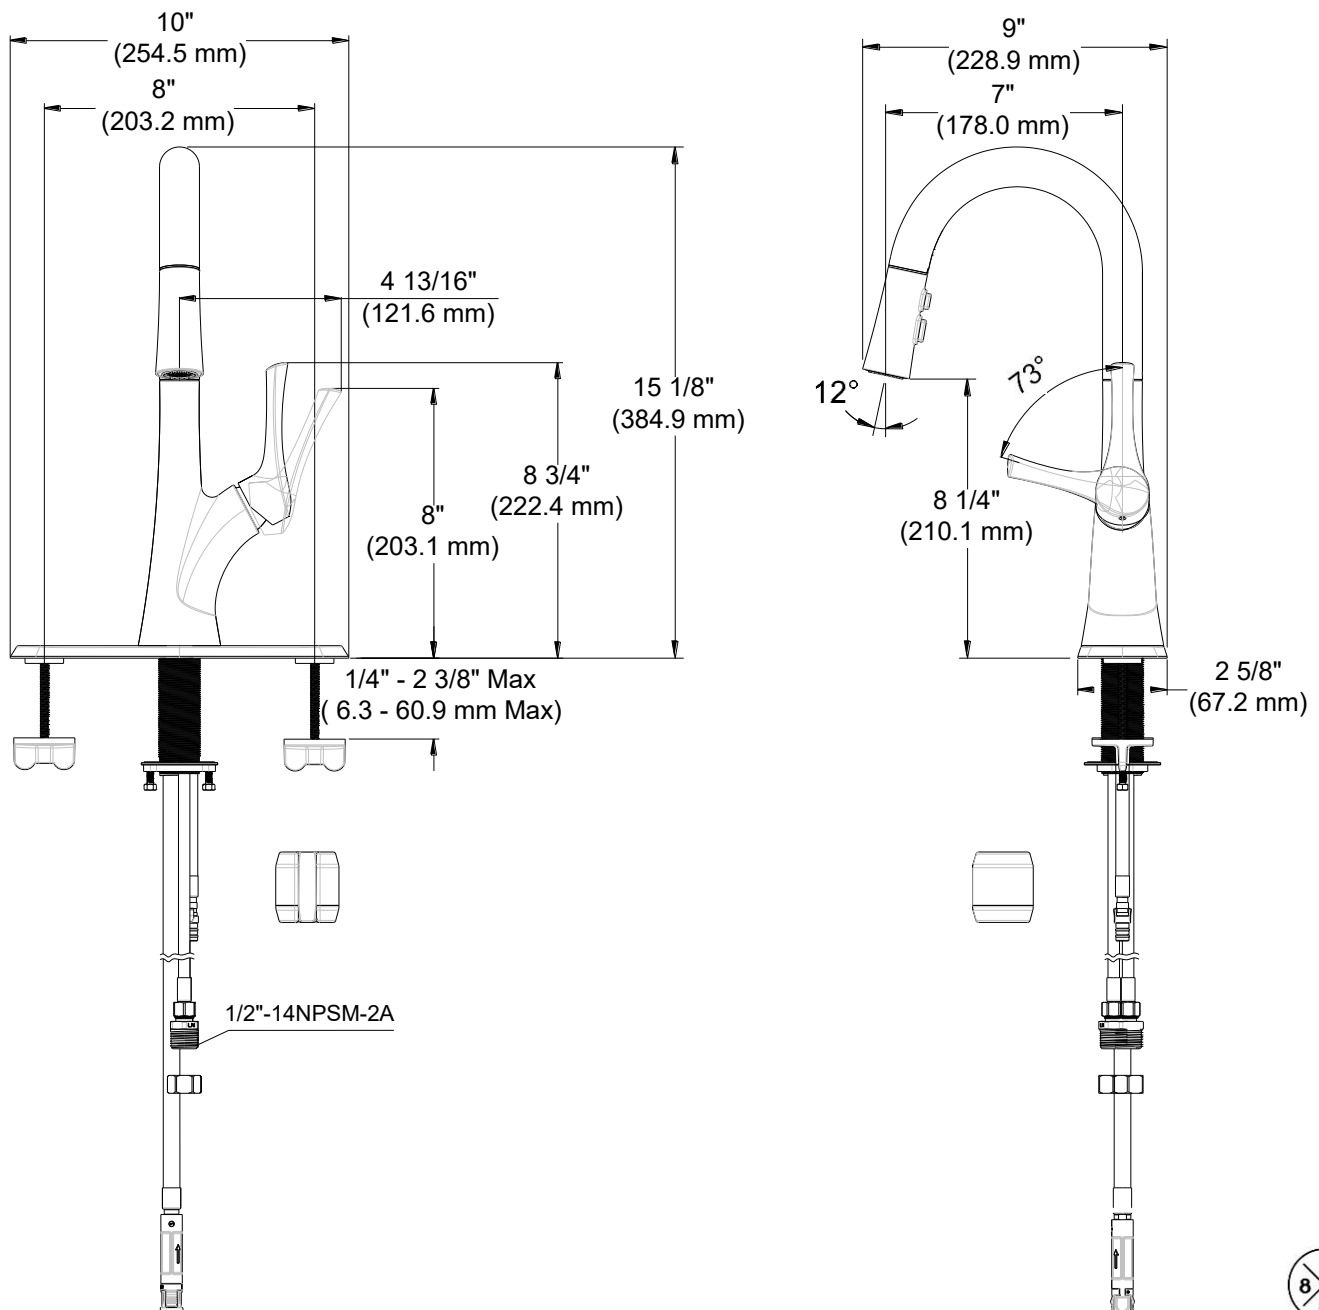

# Pull-Down Veggie/Bar Faucet

Robinet de rince-légumes/bar à bec arroseur  
Grifo extraíble de para bar/vegetales

Product Specifications

LUXART®

LUXART®  
DIMENSION®

DI611-CP  
DI611-BN  
DI611-PN

Contact your sales representative for more information or visit our website at [luxartcollection.com](http://luxartcollection.com)