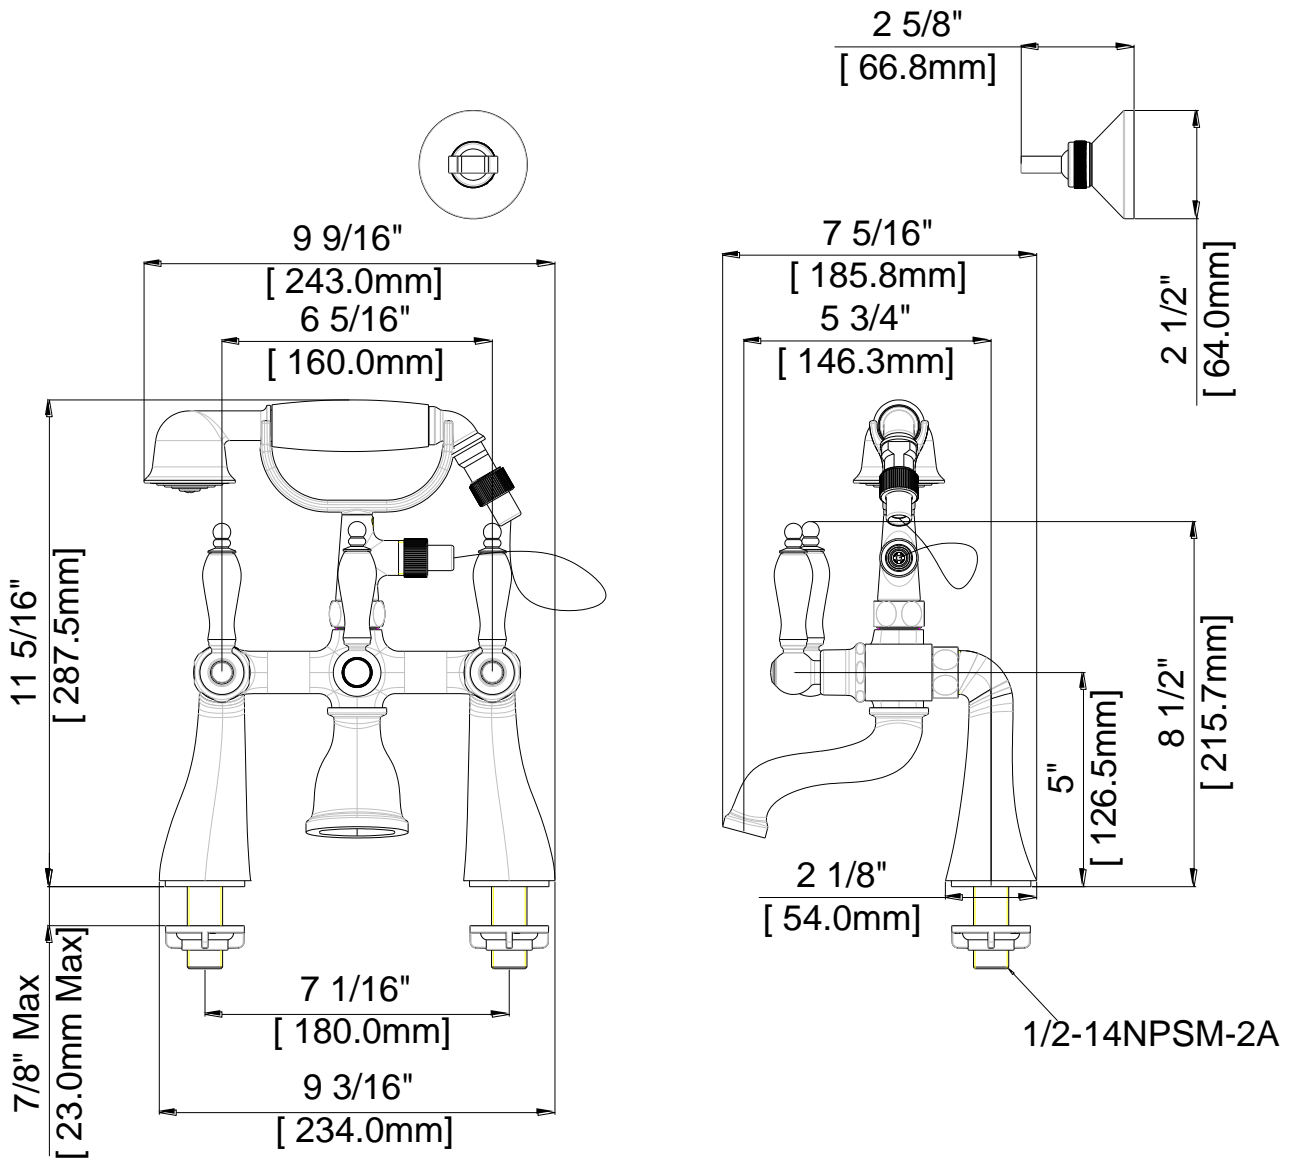

Wall Mount Roman Tub Trim Kit with Handshower

Trousse de garniture de bain romain murale avec
douchette

Kit de montage en pared para bañera romana con ducha manual

Product Specifications

LUXART®

Elegant

DETD343-CP
DETD343-BN
DETD343-PN
DETD343-BLM
DETD343-ORB

Contact your sales representative for more information or visit our website at luxartcollection.com

Revised 9/22/2023