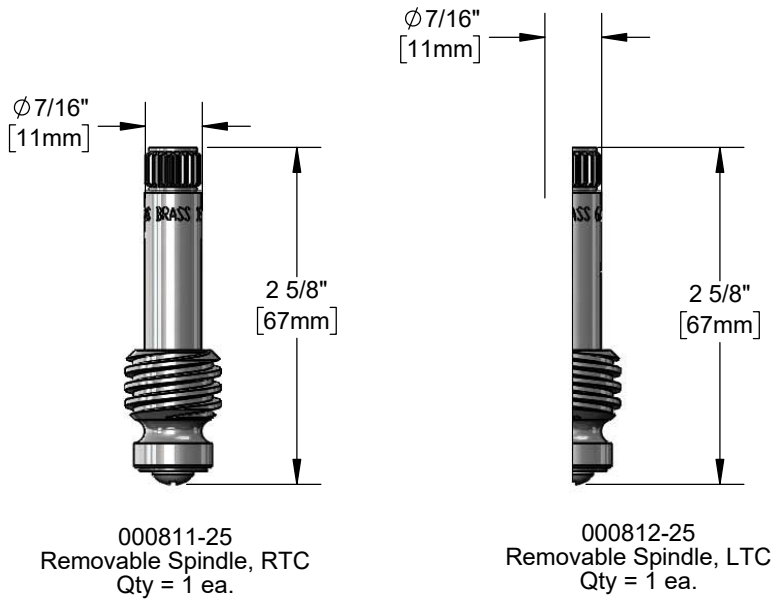

Architect/Engineering Specifications:

T&S compression cartridges spindle replacement parts kit. Certified to NSF 61–Section 9 and NSF 372.

Job Name _____
 Model Specified _____ Quantity _____
 Variations Specified _____
 Date _____

Features & Benefits:

- Hot and cold Eterna cartridges spindle kit w/ seat washers

Product Compliance:

- NSF 61 - Section 9
- NSF 372 (Low Lead Content)

Warranty: One Year (Limited)

Performance Data:

- N/A