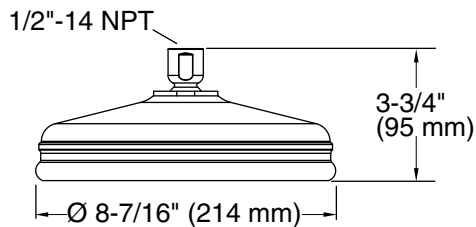

Product Information

Applicable product:			
Rain showerhead	8-7/16" (214 mm)	78 nozzles	K-13692
Rain showerhead	10-7/16" (265 mm)	78 nozzles	K-13693
Rain showerhead	12-7/16" (316 mm)	102 nozzles	K-13694

Installation Notes

Install this product according to the installation guide.

K-13692