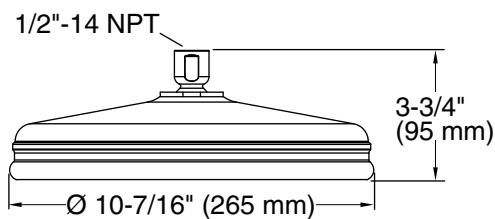

Product Information

Applicable product:			
Rain showerhead	8-7/16" (214 mm)	78 nozzles	K-13692
Rain showerhead	10-7/16" (265 mm)	78 nozzles	K-13693
Rain showerhead	12-7/16" (316 mm)	102 nozzles	K-13694

Installation Notes

Install this product according to the installation guide.

K-13693