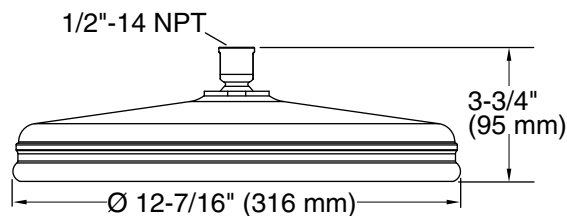

Product Information

Applicable product:			
Rain showerhead	8-7/16" (214 mm)	78 nozzles	K-13692
Rain showerhead	10-7/16" (265 mm)	78 nozzles	K-13693
Rain showerhead	12-7/16" (316 mm)	102 nozzles	K-13694

Installation Notes

Install this product according to the installation guide.

K-13694