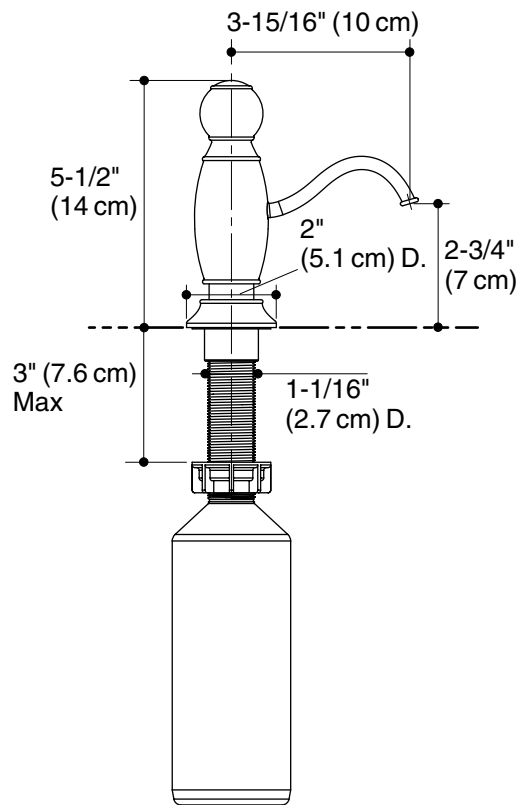

KOHLER®

Roughing-In

K-1994, K-1995
 SOAP/LOTION DISPENSER

Product Information

Applicable product:	
Soap/lotion dispenser - traditional design	K-1994
Soap/lotion dispenser - contemporary design	K-1995

Installation Notes

Install this product according to the installation guide.

K-1994

K-1995