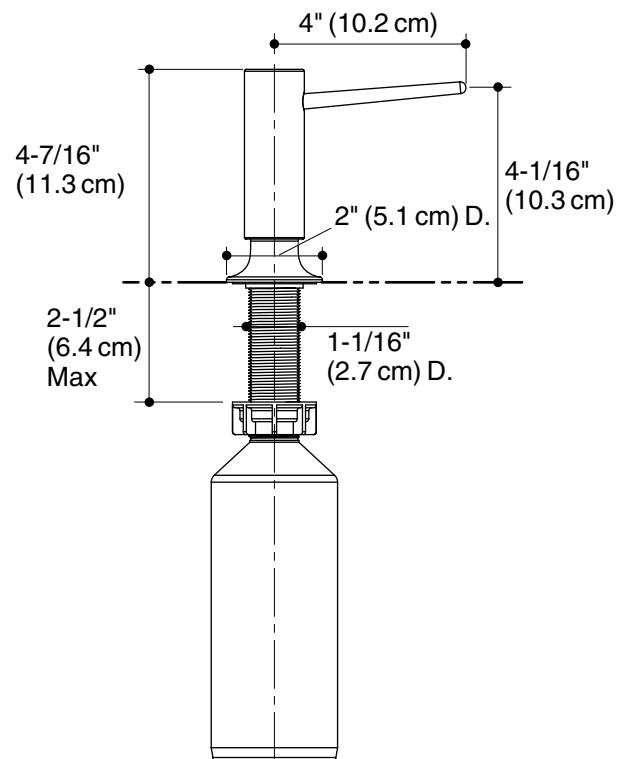

KOHLER®

Roughing-In

K-1994, K-1995
 SOAP/LOTION DISPENSER

Product Information

Applicable product:	
Soap/lotion dispenser - traditional design	K-1994
Soap/lotion dispenser - contemporary design	K-1995

Installation Notes

Install this product according to the installation guide.

K-1994

K-1995