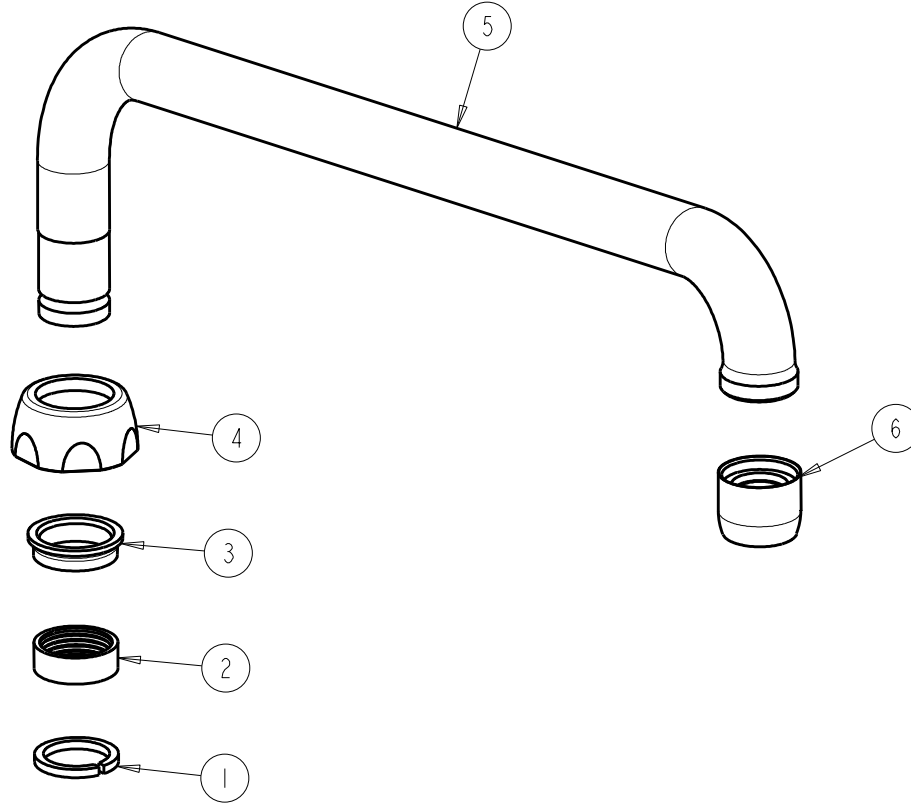

a Geberit company

2100 South Clearwater Drive
Des Plaines, IL 60018
Phone: 847-803-5000
Fax: 847-803-5454
www.chicagofaucets.com

FOR TECHNICAL ASSISTANCE
1-800-TEC-TRUE (1-800-832-8783)

REPAIR PARTS

BY: JAR DATE: 04-17-14

CHK: *S/D* REV:

FITTING NO.

L12JKABCP

SUBMITTED MODEL NO.

ITEM NO.

ITEM	PART NO.	DESCRIPTION
1	1-026JKRBF	SPOUT RING
2	1-006JKNF	SPOUT PACKING
3	1-104JKNF	SPOUT GLAND
4	1100-208JKCP	NUT, SPOUT 1-1/16-18 UNEF
5	-----	TUBE SPOUT (NOT SOLD SEPARATELY)
6	E3JKABCP	OUTLET, AERATOR 2.2 GPM