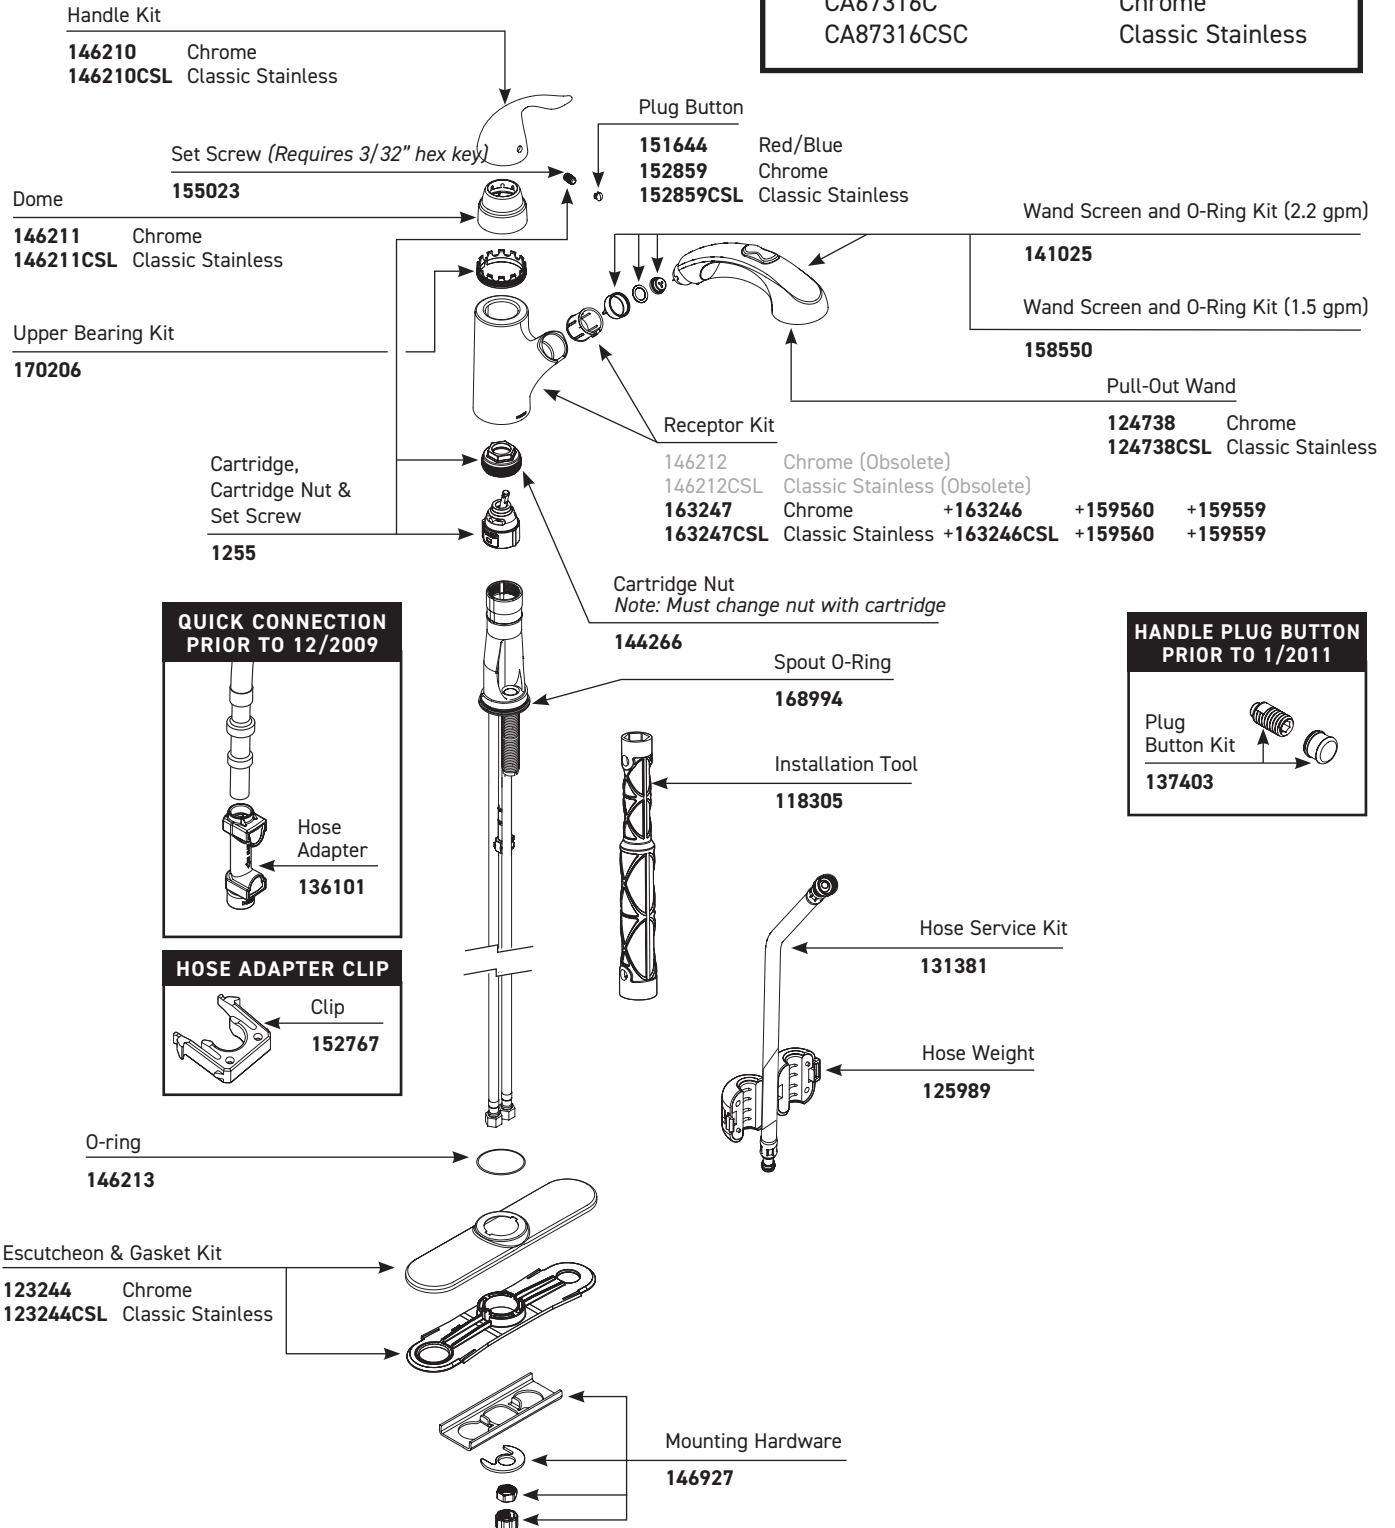

Set Screw (Requires 3/32" hex key)

155023

Dome Kit

- 146211** Chrome
- 146211CSL** Classic Stainless
- 146211SRS** Spot Resist Stainless

Plug Button

- 151644** Red/Blue
- 152859** Chrome
- 152859CSL** Classic Stainless
- 152859SRS** Spot Resist Stainless

174352

Escutcheon & Gasket Kit

- 123244** Chrome
- 123244CSL** Classic Stainless
- 123244SRS** Spot Resist Stainless

Mounting Hardware

146927

Installation Tool

118305

Hose Service Kit

159560

Hose Weight

159559

■ Order by Part Number

Integra®	
Single Control Kitchen Pullout Faucet	
MODEL	FINISH
67315C	Chrome
67315CSL	Classic Stainless
67315SRS	Spot Resist Stainless

■ Order by Part Number

Integra®	
MODEL	FINISH
67315C	Chrome
67315CSL	Classic Stainless
CA67316C	Chrome
CA87316CSC	Classic Stainless

■ Order by Part Number

Integra®		
Single Control Kitchen Pullout Faucet		
MODEL	HANDLE	FINISH
67315C	Lever	Chrome
67315SL	Lever	Stainless