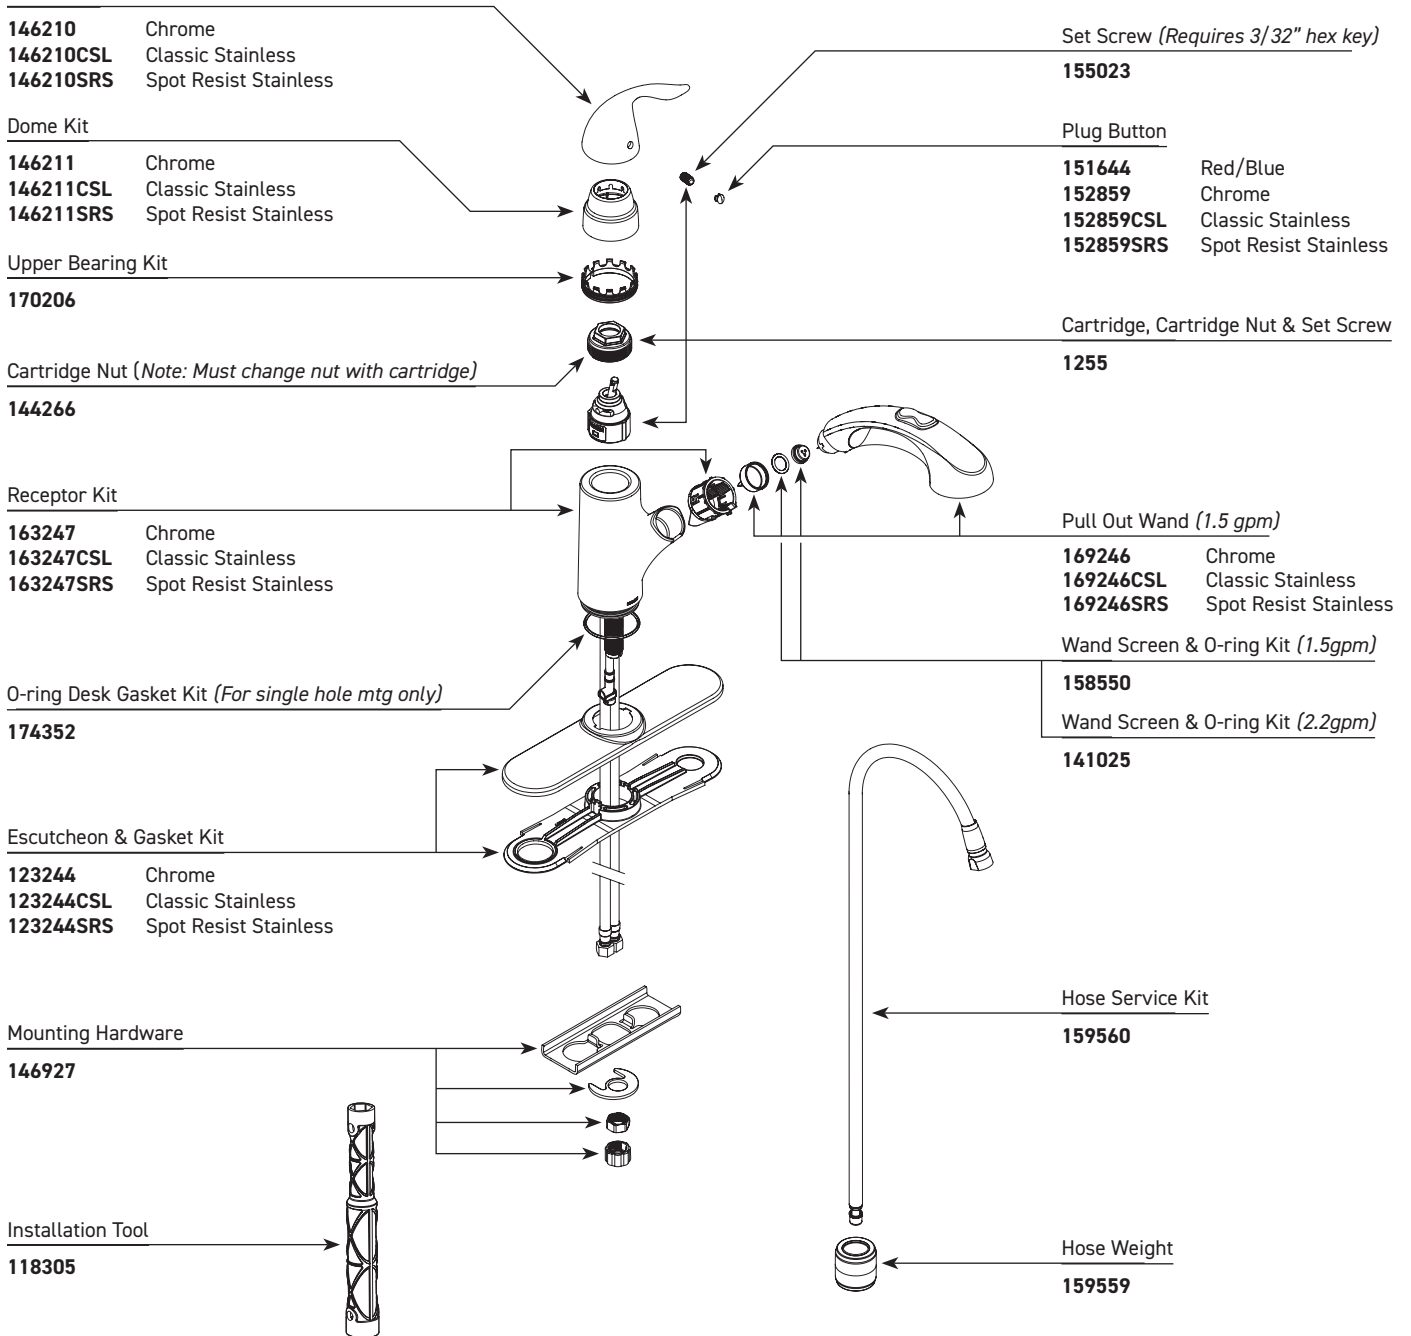

Set Screw (Requires 3/32" hex key)

155023

Dome Kit

- 146211** Chrome
- 146211CSL** Classic Stainless
- 146211SRS** Spot Resist Stainless

Plug Button

- 151644** Red/Blue
- 152859** Chrome
- 152859CSL** Classic Stainless
- 152859SRS** Spot Resist Stainless

174352

Escutcheon & Gasket Kit

- 123244** Chrome
- 123244CSL** Classic Stainless
- 123244SRS** Spot Resist Stainless

Mounting Hardware

146927

Installation Tool

118305

Hose Service Kit

159560

Hose Weight

159559

■ Order by Part Number

Integra®	
Single Control Kitchen Pullout Faucet	
MODEL	FINISH
67315C	Chrome
67315CSL	Classic Stainless
67315SRS	Spot Resist Stainless

■ Order by Part Number

Integra®	
MODEL	FINISH
67315C	Chrome
67315CSL	Classic Stainless
CA67316C	Chrome
CA87316CSC	Classic Stainless

■ Order by Part Number

Integra®		
Single Control Kitchen Pullout Faucet		
MODEL	HANDLE	FINISH
67315C	Lever	Chrome
67315SL	Lever	Stainless