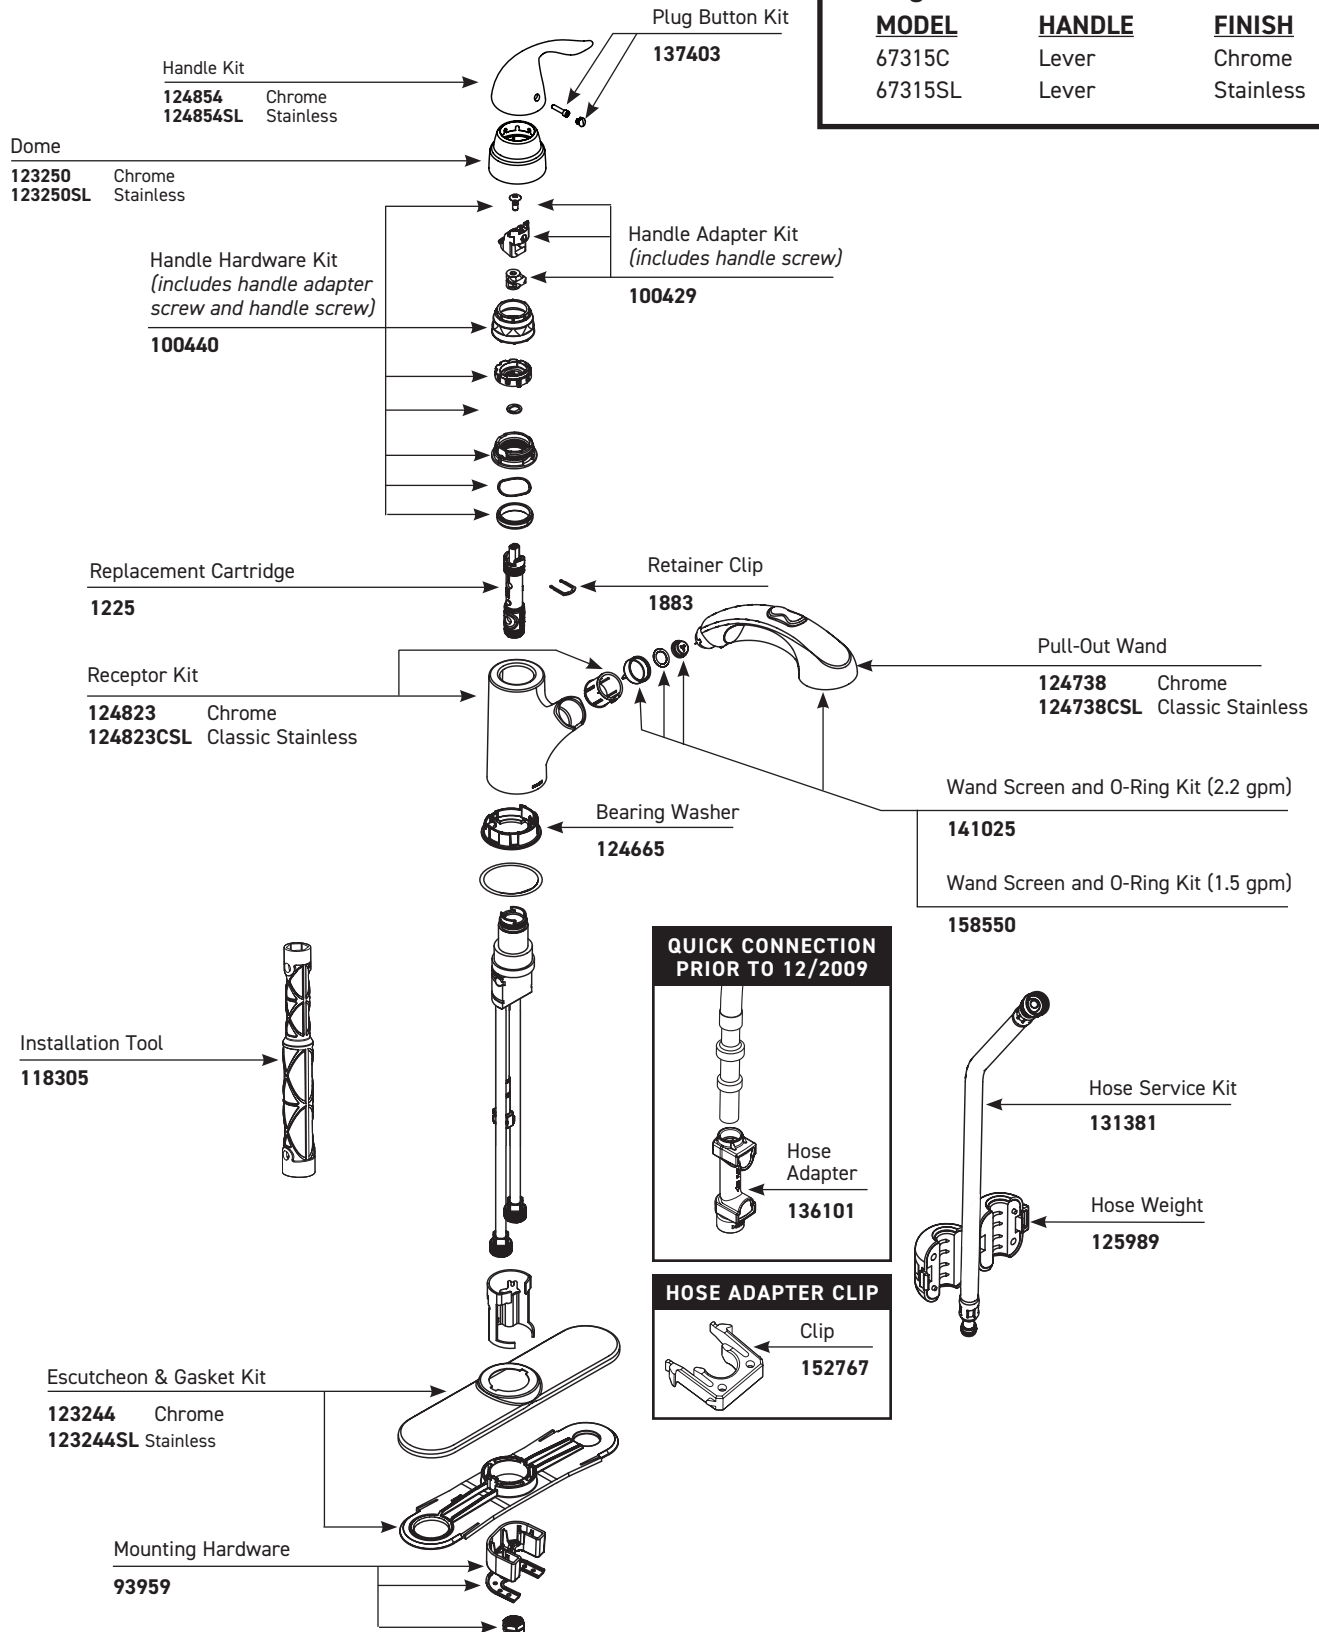

Set Screw (Requires 3/32" hex key)

155023

Dome Kit

- 146211** Chrome
- 146211CSL** Classic Stainless
- 146211SRS** Spot Resist Stainless

Plug Button

- 151644** Red/Blue
- 152859** Chrome
- 152859CSL** Classic Stainless
- 152859SRS** Spot Resist Stainless

174352

Escutcheon & Gasket Kit

- 123244** Chrome
- 123244CSL** Classic Stainless
- 123244SRS** Spot Resist Stainless

Mounting Hardware

146927

Installation Tool

118305

Hose Service Kit

159560

Hose Weight

159559

■ Order by Part Number

Integra®	
Single Control Kitchen Pullout Faucet	
MODEL	FINISH
67315C	Chrome
67315CSL	Classic Stainless
67315SRS	Spot Resist Stainless

■ Order by Part Number

Integra®	
MODEL	FINISH
67315C	Chrome
67315CSL	Classic Stainless
CA67316C	Chrome
CA87316CSC	Classic Stainless

■ Order by Part Number

Integra®		
Single Control Kitchen Pullout Faucet		
MODEL	HANDLE	FINISH
67315C	Lever	Chrome
67315SL	Lever	Stainless