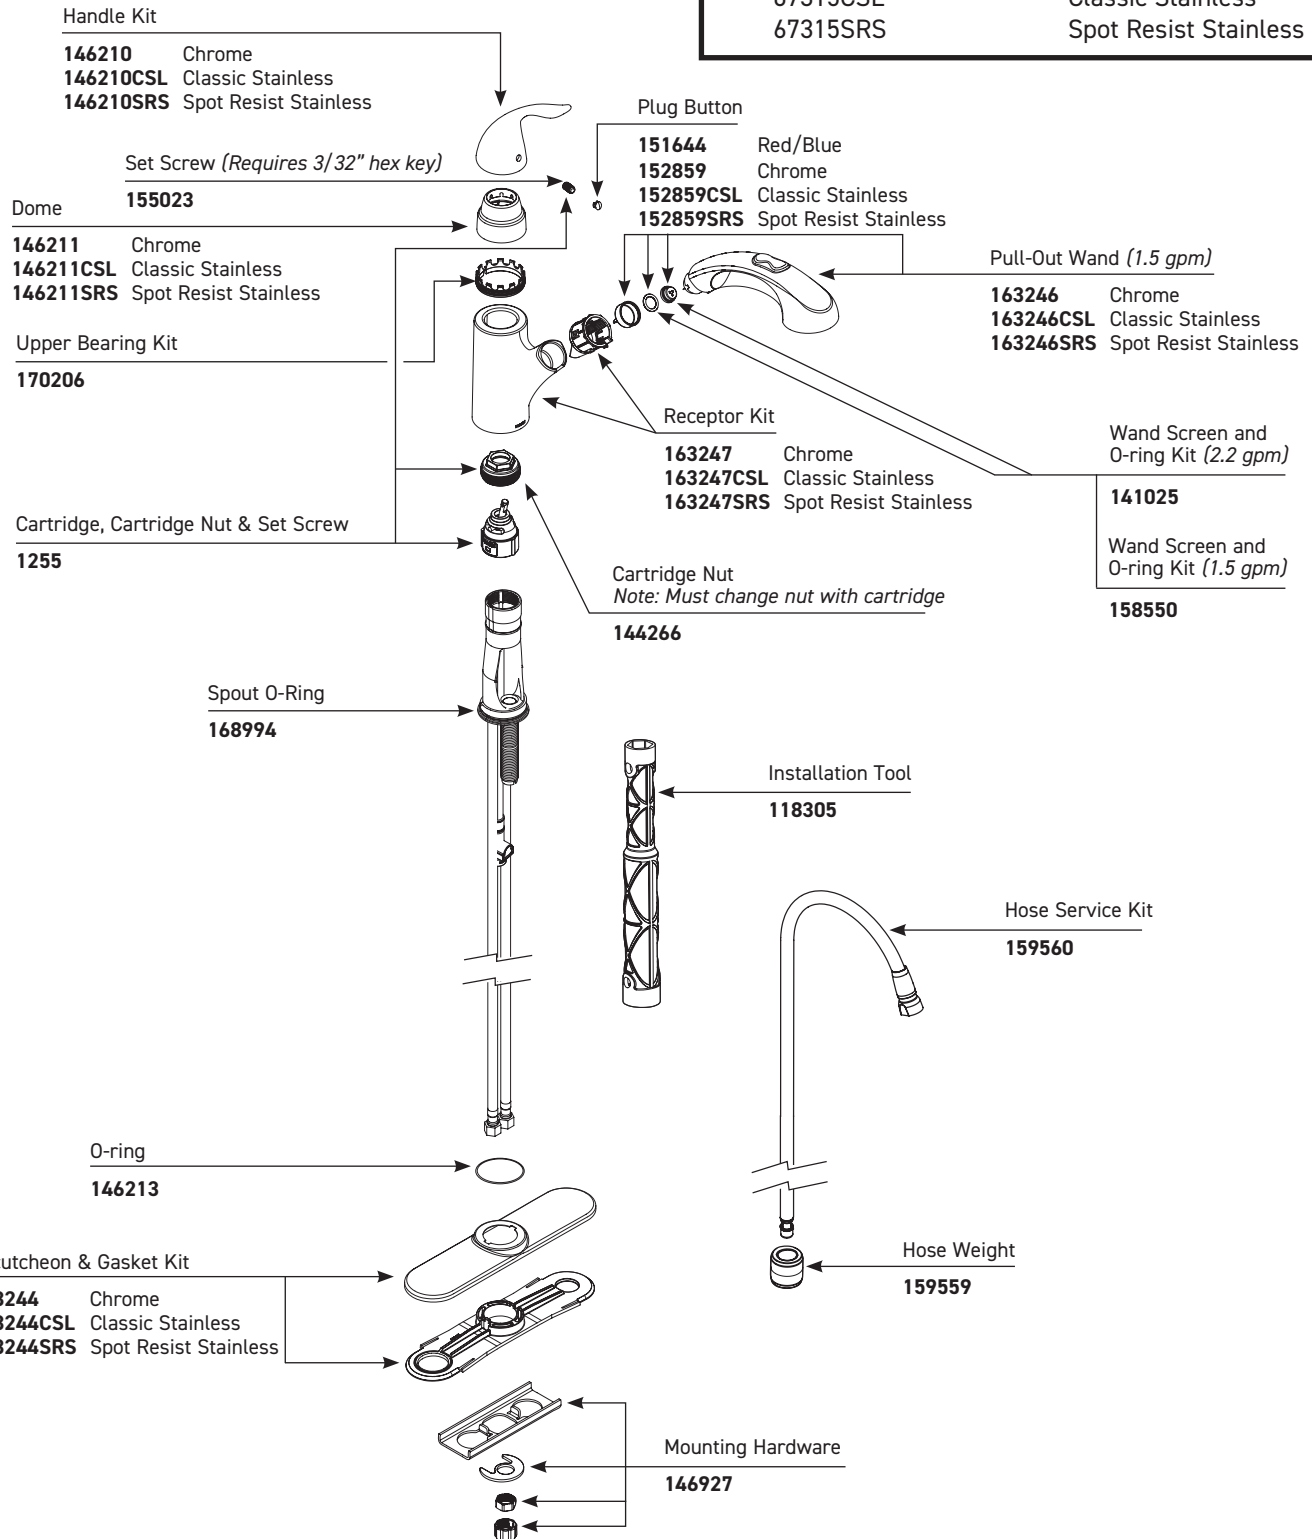

174352

Escutcheon & Gasket Kit

- 123244** Chrome
- 123244CSL** Classic Stainless
- 123244SRS** Spot Resist Stainless

Mounting Hardware

146927

Installation Tool

118305

Hose Service Kit

159560

Hose Weight

159559

■ Order by Part Number

Integra®	
Single Control Kitchen Pullout Faucet	
MODEL	FINISH
67315C	Chrome
67315CSL	Classic Stainless
67315SRS	Spot Resist Stainless

■ Order by Part Number

Integra®	
MODEL	FINISH
67315C	Chrome
67315CSL	Classic Stainless
CA67316C	Chrome
CA87316CSC	Classic Stainless

■ Order by Part Number

Integra®		
Single Control Kitchen Pullout Faucet		
MODEL	HANDLE	FINISH
67315C	Lever	Chrome
67315SL	Lever	Stainless

■ Order by Part Number

* Models before 10/06

Integra® Single Control Kitchen Pullout Faucet		
MODEL	HANDLE	FINISH
67315	Lever	Chrome/Glacier
67315C	Lever	Chrome
67315BC	Lever	Brushed Chrome