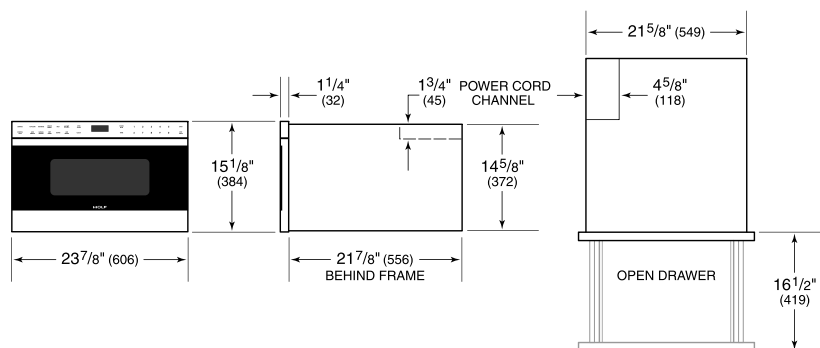

Fits a 9x13 pan and up to a 7" tall glass or dish for additional cooking flexibility

Install into surrounding cabinetry to coordinate with other Wolf built-in ovens and warming drawers

Installs can be lowered due to control panel lock providing extra safety

ACCESSORIES

Flush Inset Vent

Accessories available through an authorized dealer.

For local dealer information, visit subzero-wolf.com/locator.

PRODUCT SPECIFICATIONS

Model	MD24TE/S
Dimensions	23 7/8"W x 15 1/8"H x 21 7/8"D
Capacity	1.2 cu. ft.
Electrical Supply	120 VAC, 60 Hz
Electrical Service	15 amp dedicated circuit
Power Cord Length	4 Feet
Receptacle	3-prong grounding-type

ELECTRICAL

NOTE: Dimensions in parenthesis are in millimeters unless otherwise specified

DIMENSIONS

FLUSH INSTALLATION

SIDE VIEW

FRONT VIEW

*Will be visible and should be finished to match cabinetry.
 **Dimension provides minimum reveals.