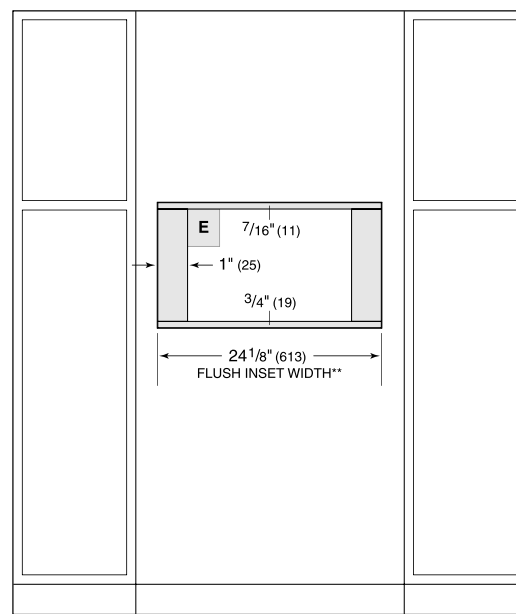

Fits a 9x13 pan and up to a 7" tall glass or dish for additional cooking flexibility

Install into surrounding cabinetry to coordinate with other Wolf built-in ovens and warming drawers

Installs can be lowered due to control panel lock providing extra safety

ACCESSORIES

Flush Inset Vent

Accessories available through an authorized dealer.

For local dealer information, visit subzero-wolf.com/locator.

PRODUCT SPECIFICATIONS

Model	MD24TE/S
Dimensions	23 7/8"W x 15 1/8"H x 21 7/8"D
Capacity	1.2 cu. ft.
Electrical Supply	120 VAC, 60 Hz
Electrical Service	15 amp dedicated circuit
Power Cord Length	4 Feet
Receptacle	3-prong grounding-type

ELECTRICAL

NOTE: Dimensions in parenthesis are in millimeters unless otherwise specified

DIMENSIONS

FLUSH INSTALLATION

SIDE VIEW

FRONT VIEW

*Will be visible and should be finished to match cabinetry.
 **Dimension provides minimum reveals.