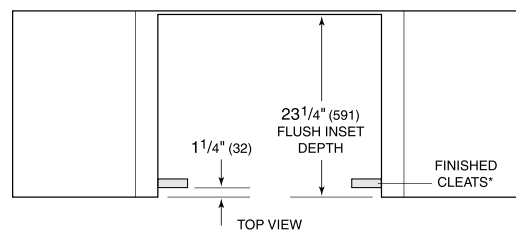

ACCESSORIES

Flush Inset Vent

Accessories available through an authorized dealer.

For local dealer information, visit subzero-wolf.com/locator.

PRODUCT SPECIFICATIONS

Model	MD24TE/S
Dimensions	23 7/8"W x 15 1/8"H x 21 7/8"D
Capacity	1.2 cu. ft.
Electrical Supply	120 VAC, 60 Hz
Electrical Service	15 amp dedicated circuit
Power Cord Length	4 Feet
Receptacle	3-prong grounding-type

ELECTRICAL

NOTE: Dimensions in parenthesis are in millimeters unless otherwise specified

DIMENSIONS

FLUSH INSTALLATION

SIDE VIEW

FRONT VIEW

*Will be visible and should be finished to match cabinetry.
 **Dimension provides minimum reveals.