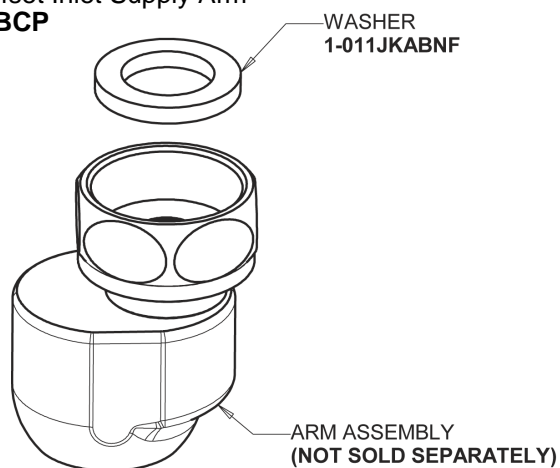

Repair Parts

540-LDABCP

Wall-mounted manual faucet with adjustable centers

CHICAGO FAUCETS®

Geberit Group

Base Parts:

3/8" Offset Inlet Supply Arm GJKABCP

6" S Type Swing Spout (Less Outlet) S6LEOJKAB

2.2 GPM (8.3 L/min) Aerator E3JKABCP

Wall Flange 1-055JKCP

For Technical Assistance:

Phone: 800-TEC-TRUE (832-8783)

Email: techsupport.us@chicagofaucets.com

2100 South Clearwater Drive
Des Plaines, IL 60018
Phone: 847-803-5000
chicagofaucets.com

Repair Parts

540-LDABCP

Wall-mounted manual faucet with adjustable centers

CHICAGO FAUCETS®

Geberit Group

2-3/8" Lever Handle
369-PRJKCP

Quatern Compression Cartridge (pair)
1-099XTJKABNF (right)
1-100XTJKABNF (left)