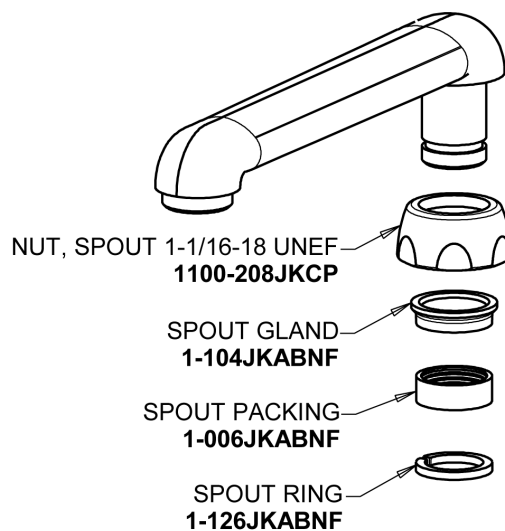

Repair Parts

540-LDABCP

Wall-mounted manual faucet with adjustable centers

CHICAGO FAUCETS®

Geberit Group

Base Parts:

3/8" Offset Inlet Supply Arm GJKABCP

6" S Type Swing Spout (Less Outlet) S6LEOJKAB

2.2 GPM (8.3 L/min) Aerator E3JKABCP

Wall Flange 1-055JKCP

For Technical Assistance:

Phone: 800-TEC-TRUE (832-8783)

Email: techsupport.us@chicagofaucets.com

2100 South Clearwater Drive
Des Plaines, IL 60018
Phone: 847-803-5000
chicagofaucets.com

Repair Parts

540-LDABCP

Wall-mounted manual faucet with adjustable centers

CHICAGO FAUCETS®

Geberit Group

2-3/8" Lever Handle
369-PRJKCP

Quatern Compression Cartridge (pair)
1-099XTJKABNF (right)
1-100XTJKABNF (left)