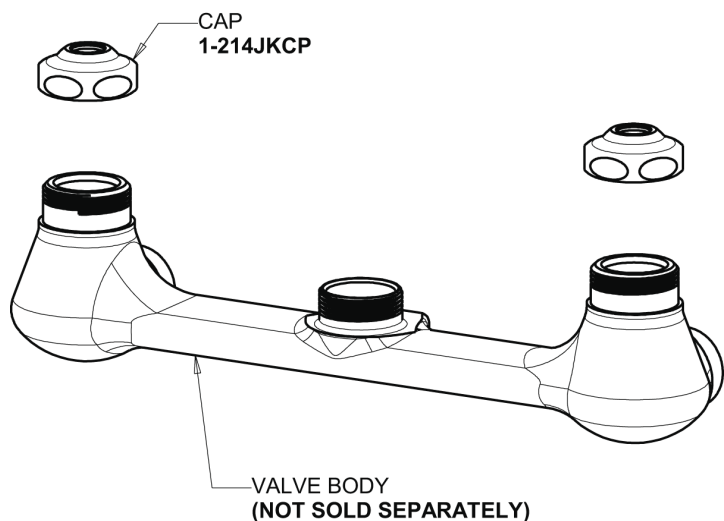

Repair Parts

540-LDABCP

Wall-mounted manual faucet with adjustable centers

CHICAGO FAUCETS®

Geberit Group

Base Parts:

3/8" Offset Inlet Supply Arm GJKABCP

6" S Type Swing Spout (Less Outlet) S6LEOJKAB

2.2 GPM (8.3 L/min) Aerator E3JKABCP

Wall Flange 1-055JKCP

For Technical Assistance:

Phone: 800-TEC-TRUE (832-8783)

Email: techsupport.us@chicagofaucets.com

2100 South Clearwater Drive
Des Plaines, IL 60018
Phone: 847-803-5000
chicagofaucets.com

Repair Parts

540-LDABCP

Wall-mounted manual faucet with adjustable centers

CHICAGO FAUCETS®

Geberit Group

2-3/8" Lever Handle
369-PRJKCP

Quatern Compression Cartridge (pair)
1-099XTJKABNF (right)
1-100XTJKABNF (left)