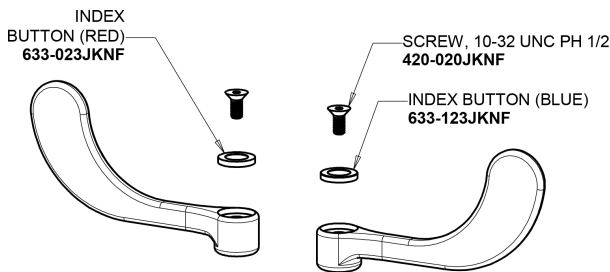

Repair Parts

895-317ABCP

Deck-mounted manual faucet with 4" centers

CHICAGO FAUCETS®

Geberit Group

Base Parts:

3-1/2" Rigid / Swing Gooseneck Spout GN1AJKABCP

2.2 GPM (8.3 L/min) Aerator E3JKABCP

4" Wristblade Handle 317-PRJKCP

Quatern Compression Cartridge (pair) 1-099XTJKABNF (right) 1-100XTJKABNF (left)

For Technical Assistance:

Phone: 800-TEC-TRUE (832-8783)

Email: techsupport.us@chicagofaucets.com