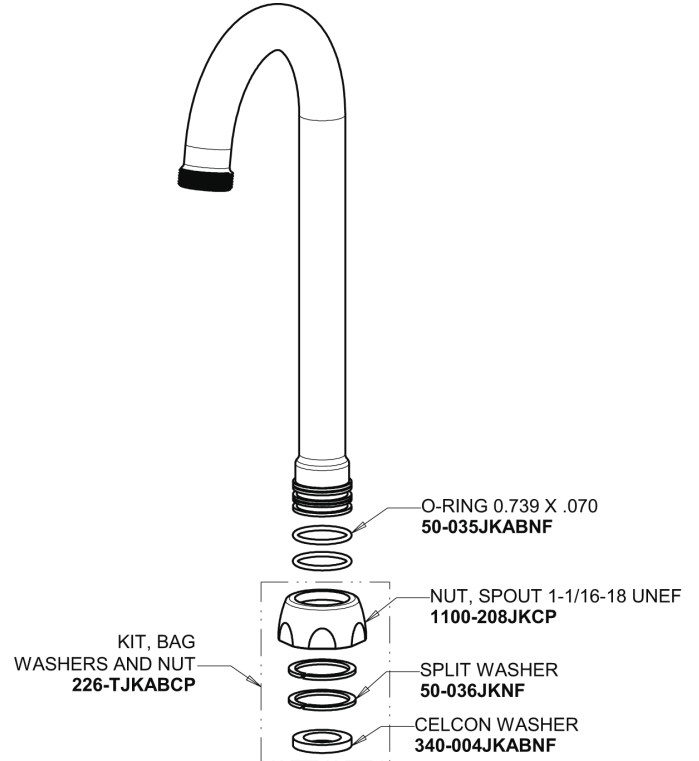

Repair Parts

895-317ABCP

Deck-mounted manual faucet with 4" centers

CHICAGO FAUCETS®

Geberit Group

Base Parts:

3-1/2" Rigid / Swing Gooseneck Spout GN1AJKABCP

2.2 GPM (8.3 L/min) Aerator E3JKABCP

4" Wristblade Handle 317-PRJKCP

Quatern Compression Cartridge (pair) 1-099XTJKABNF (right) 1-100XTJKABNF (left)

For Technical Assistance:

Phone: 800-TEC-TRUE (832-8783)

Email: techsupport.us@chicagofaucets.com