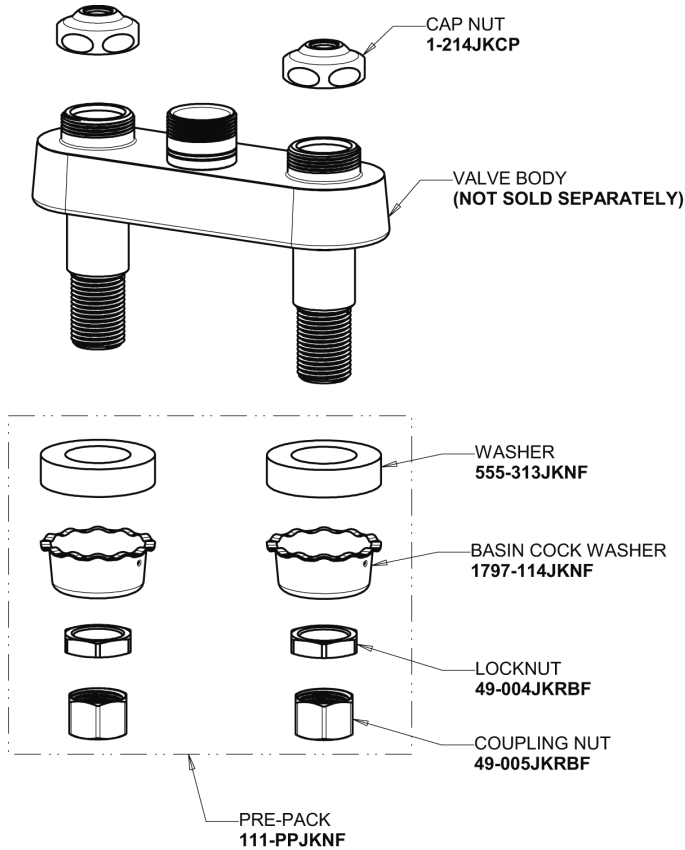

Repair Parts

895-317ABCP

Deck-mounted manual faucet with 4" centers

CHICAGO FAUCETS®

Geberit Group

Base Parts:

3-1/2" Rigid / Swing Gooseneck Spout GN1AJKABCP

2.2 GPM (8.3 L/min) Aerator E3JKABCP

4" Wristblade Handle 317-PRJKCP

Quatern Compression Cartridge (pair) 1-099XTJKABNF (right) 1-100XTJKABNF (left)

For Technical Assistance:

Phone: 800-TEC-TRUE (832-8783)

Email: techsupport.us@chicagofaucets.com